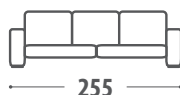

Piedi: ABS h 4 cm - colori disponibili nero, legno, cromato

Structure: Wood and derived - Elastic belts

Seatback: Expanded polyurethane 35kg/m³ density

Armchairs: Expanded polyurethane 35 kg/m³ density

Seat: Expanded polyurethane 35 kg/m³ density

Feet: ABS h 4 cm - available colors black, wood, chrome

Profondità e altez
Width and height

3 Posti
3 Seater

2 Posti
2 Seater

Poltrona
Armchair

Pouf