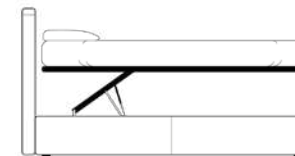

DATI TECNICI

Struttura: multistrato, abete, faggio
Testiera: poliuretano densità 21 kg/m³
Sponde: poliuretano densità 21 kg/m³
Piedi: PVC
Rete: metallo e doghe in legno

TECHNICAL DATA

Frame: plywood, fir, beech
Headboard: polyurethane density 21 kg/m³
Side: polyurethane density 21 kg/m³
Feet: PVC
Net: metal and wooden slats