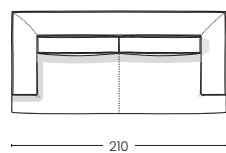

Backrest: goose feather

Armrests: polyurethane density 28 kg/m³

Seat: polyurethane density 35 kg/m³ + goose feather

Feet: steel

POLTRONA MAX

Armchair max

POLTRONA MAX 1 BR

Armchair max 1 arm

POLTRONA MAX NOBR

Armchair max no arm

POLTRONA

Armchair

POLTRONA 1 BR

Armchair 1 arm

POLTRONA NO BR

Armchair no arm

POUF CENTRALE

Pouf

3 POSTI

3 seater

3 POSTI 1BR

3 seater 1 arm

2 POSTI

2 seater