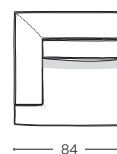

Backrest: goose feather

Armrests: polyurethane density 28 kg/m³

Seat: polyurethane density 35 kg/m³ + goose feather

Feet: steel

POLTRONA MAX

Armchair max

POLTRONA MAX 1 BR

Armchair max 1 arm

POLTRONA MAX NOBR

Armchair max no arm

POLTRONA

Armchair

POLTRONA 1 BR

Armchair 1 arm

POLTRONA NO BR

Armchair no arm

POUF CENTRALE

Pouf

3 POSTI

3 seater

3 POSTI 1BR

3 seater 1 arm

2 POSTI

2 seater

2 POSTI 1BR

2 seater 1 arm

CHAISELONGUE MAX

Chaiselongue max

CHAISELONGUE

Chaiselongue