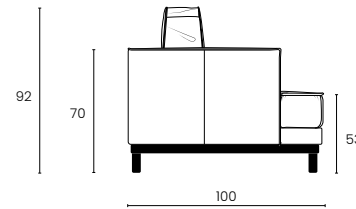

POLTRONA MAX

Armchair max

POLTRONA MAX 1 BR

Armchair max 1 arm

POLTRONA MAX NOBR

Armchair max no arm

POLTRONA

Armchair

POLTRONA 1 BR

Armchair 1 arm

POLTRONA NO BR

Armchair no arm

POUF CENTRALE

Pouf

3 POSTI

3 seater

3 POSTI 1BR

3 seater 1 arm

2 POSTI

2 seater

2 POSTI 1BR

2 seater 1 arm

CHAISELONGUE MAX

Chaiselongue max

CHAISELONGUE

Chaiselongue