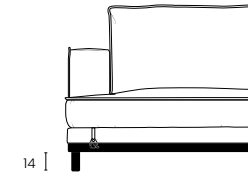

POLTRONA MAX

Armchair max

POLTRONA MAX 1 BR

Armchair max 1 arm

POLTRONA MAX NOBR

Armchair max no arm

POLTRONA

Armchair

POLTRONA 1 BR

Armchair 1 arm

POLTRONA NO BR

Armchair no arm

POUF CENTRALE

Pouf

3 POSTI

3 seater

3 POSTI 1BR

3 seater 1 arm

2 POSTI

2 seater

2 POSTI 1BR

2 seater 1 arm

CHAISELONGUE MAX

Chaiselongue max

CHAISELONGUE

Chaiselongue