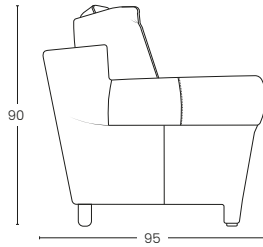

## TECHNICAL DATA

**Frame:** Wood and derivatives - Elastic straps

**Back padding:** polyester fibers

**Backrest:** polyurethane density 35 kg/m<sup>3</sup>

**Armrests:** polyurethane density 35 kg/m<sup>3</sup>

**Seat:** polyurethane density 35 kg/m<sup>3</sup>

**Feet:** ABS h 12 cm

**Leather upholstery:** Royal leather, Premium leather, Luxury leather, Vegan leather

**Fabric upholstery:** fabric, smart fabric, microfiber, velvet

# MODELLO FLAMINIA

**VISTA LATERALE**  
Side view

**VISTA FRONTALE**  
Front view

**VISTA DALL'ALTO**  
Top view

**POLTRONA**  
Armchair

**2 POSTI**  
2 Seater

**3 POSTI**  
3 Seater

**3 POSTI MAX**  
3 Seater Max