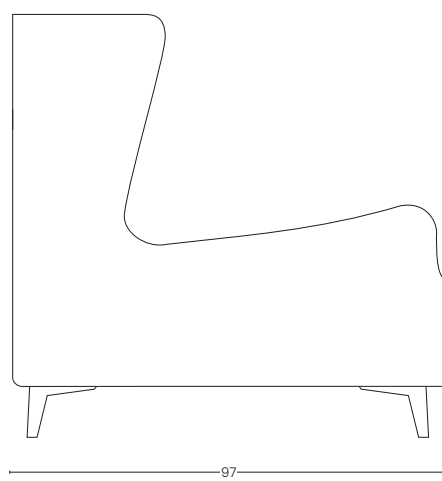

VISTA LATERALE
Side view