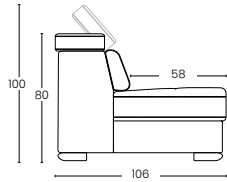

MODELLO TETRIS

VERSIONE FISSA
fixed version