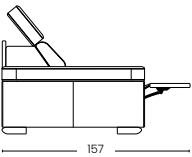

VERSIONE RECLINER
recliner version