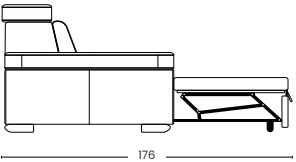

CARRELO LETTO
bed trolley