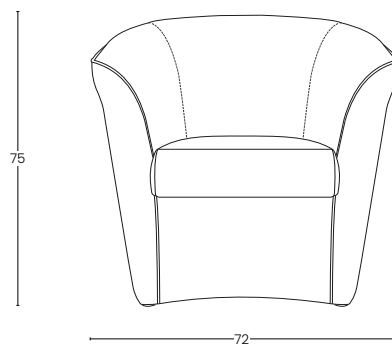

TECHNICAL DATA

Frame: plywood, fir, beech

Backrest: polyurethane density 30 kg/m³

Armrests: polyurethane density 35 kg/m³

Seat: polyurethane density 35 kg/m³

Feet: ABS

Leather upholstery: Royal leather, Premium leather, Luxury leather, Vegan leather

Fabric upholstery: fabric, smart fabric, microfiber, velvet

VISTA FRONTALE
Front view