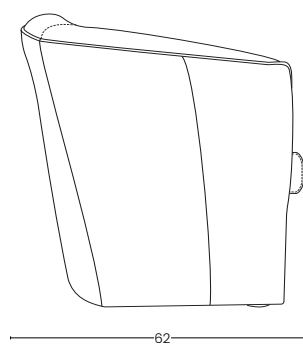

VISTALATERALE
Side view