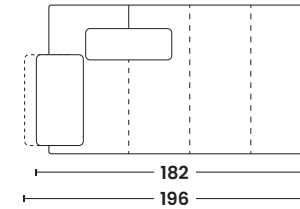

Seat: polyurethane density 35 kg/m³

Feet: metal

Lower back support: density 35 kg/m³

MODELLO MICHELLE

POLTRONA
ARMCHAIR

2 POSTI
2 SEATS

3 POSTI
3 SEATS

DORMEUSE
DORMEUSE