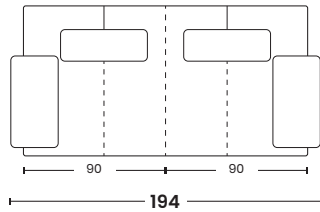

2 POSTI
2 SEATS