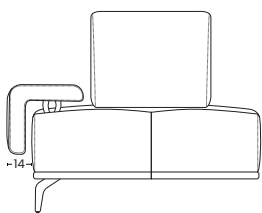

VISTA FRONTALE
FRONT VIEW