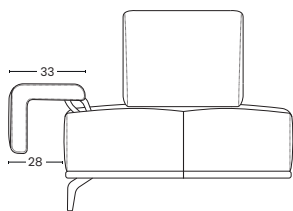

VISTA FRONTALE APERTO
FRONT VIEW OPEN