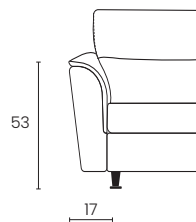

BRACCIO DA 17 CM
Arm 17 cm

BRACCIO DA 23 CM
Arm 23 cm

VISTA FRONTALE
Front view

VISTA LATERALE
Side view

Il divano letto Serena si caratterizza per la sua linea semplice e un sorprendente comfort.

The Serena sofa bed is characterised by its simple lines and surprising comfort.

Rete: 162 x 205 cm

Materasso: 140 x 195 h 13 cm

Structure: chipboard, fir and plywood

Backrest padding: flake

Seat padding: polyurethane foam density 30 kg/m³

Armrest padding: polyurethane foam density 23 kg/m³

Feet: ABS

Bed base: 162 x 205 cm

Mattress: 140 x 195 h 13 cm