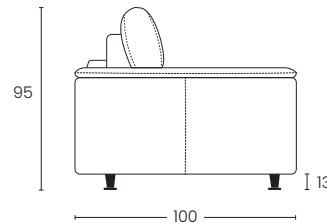

BRACCIO DA 17 CM
Arm 17 cm

BRACCIO DA 23 CM
Arm 23 cm

VISTA FRONTALE
Front view

VISTA LATERALE
Side view

Il divano letto Serena si caratterizza per la sua linea semplice e un sorprendente comfort.

The Serena sofa bed is characterised by its simple lines and surprising comfort.

Rete: 162 x 205 cm

Materasso: 140 x 195 h 13 cm

Structure: chipboard, fir and plywood

Backrest padding: flake

Seat padding: polyurethane foam density 30 kg/m³

Armrest padding: polyurethane foam density 23 kg/m³

Feet: ABS

Bed base: 162 x 205 cm

Mattress: 140 x 195 h 13 cm