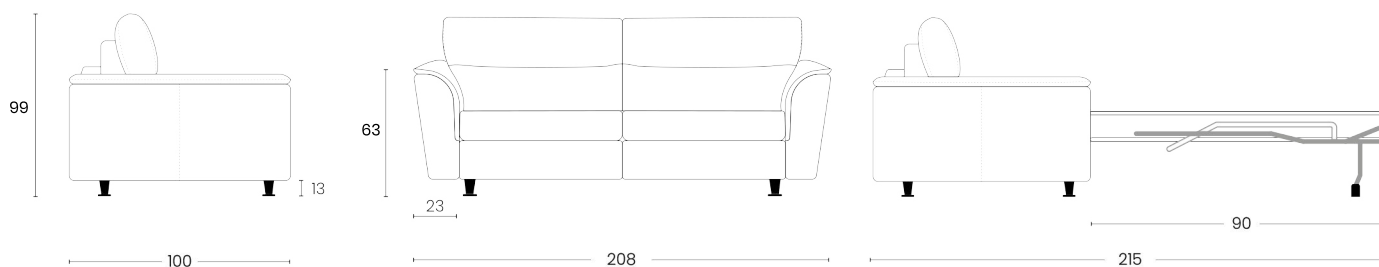

## MAIN FEATURES

- ✓ PILLOW HOLDER
- ✓ BED READY
- ✓ HIGH FEET
- ✓ MATTRESS COMFORT
- ✓ ELECTROWELDED MESH

## DIMENSIONI GENERALI general sizes

Il divano letto Serena si caratterizza per la sua linea semplice e un sorprendente comfort.

*The Serena sofa bed is characterised by its simple lines and surprising comfort.*

**Piedi:** ABS

**Rete:** 162 x 205 cm

**Materasso:** 140 x 195 h 13 cm

**Structure:** chipboard, fir and plywood

**Backrest padding:** flake

**Seat padding:** polyurethane foam density 30 kg/m<sup>3</sup>

**Armrest padding:** polyurethane foam density 23 kg/m<sup>3</sup>

**Feet:** ABS

**Bed base:** 162 x 205 cm

**Mattress:** 140 x 195 h 13 cm