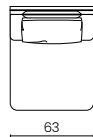

TECHNICAL DATA

Frame: plywood, fir
Headrest: polyurethane density 21 kg/m³
Backrest: fiber staple, polyurethane density 30 kg/m³
Armrests: polyurethane density 21 kg/m³
Seat: polyurethane density 35 kg/m³
Feet: metal

POLTRONA 1BR

Armchair no arm

POLTRONA NOBR

Armchair no arm

POLTRONA MAX

Armchair max

POLTRONA MAX 1BR

Armchair max no arm

POLTRONA MAX NOBR

Armchair max no arm

POLTRONA EXTRA

Armchair max

POLTRONA EXTRA 1BR

Armchair max no arm

POLTRONA EXTRA NOBR

Armchair max no arm