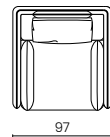

TECHNICAL DATA

Frame: plywood, fir
Headrest: polyurethane density 21 kg/m³
Backrest: fiber staple, polyurethane density 30 kg/m³
Armrests: polyurethane density 21 kg/m³
Seat: polyurethane density 35 kg/m³
Feet: metal

POLTRONA 1BR

Armchair no arm

POLTRONA NOBR

Armchair no arm

POLTRONA MAX

Armchair max

POLTRONA MAX 1BR

Armchair max no arm

POLTRONA MAX NOBR

Armchair max no arm

POLTRONA EXTRA

Armchair max

POLTRONA EXTRA 1BR

Armchair max no arm

POLTRONA EXTRA NOBR

Armchair max no arm