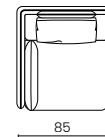

TECHNICAL DATA

Frame: plywood, fir
Headrest: polyurethane density 21 kg/m³
Backrest: fiber staple, polyurethane density 30 kg/m³
Armrests: polyurethane density 21 kg/m³
Seat: polyurethane density 35 kg/m³
Feet: metal

POLTRONA 1BR

Armchair no arm

POLTRONA NOBR

Armchair no arm

POLTRONA MAX

Armchair max

POLTRONA MAX 1BR

Armchair max no arm

POLTRONA MAX NOBR

Armchair max no arm

POLTRONA EXTRA

Armchair max

POLTRONA EXTRA 1BR

Armchair max no arm

POLTRONA EXTRA NOBR

Armchair max no arm