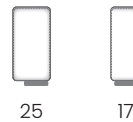

BRACCIOLI
arms