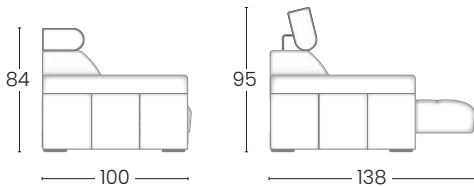

LATERALE
lateral

POLT
armchair

POLT MAX
armchair max

POLT EXTRA
armchair extra

2 POSTI
2 seater

2 POSTI MAX
2 seater max

3 POSTI
3 seater

PENISOLA MAX
chaiselongue max

TECHNICAL DATA

Frame: plywood, fir, beech
Backrest: polyurethane density 35 kg/m³
Armrests: polyurethane density 28 kg/m³
Seat: polyurethane density 35 kg/m³
Feet: ABS