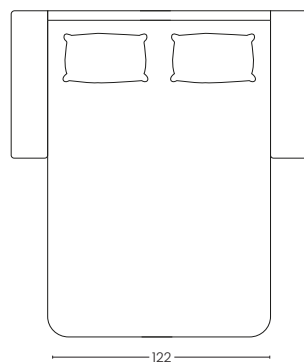

Mattress available in height H 12 and H 13

BRACCIO 3CM
Arm 3 cm

BRACCIO 10 CM
Arm 10 cm

BRACCIO 17 CM
Arm 17 cm

VISTA LATERALE
Side view

ESTENSIONE LETTO
Bed extension

PENISOLA CONTENITORE REVERSIBILE
Reversible storage chaise longue

POLTRONA
Armchair

2 POSTI
2 seats

2 POSTI MAX
2 seats max

3 POSTI
3 seats

3 POSTI MAX
3 seats Max

POLTRONA
Armchair

2 POSTI
2 seats

2 POSTI MAX
2 seats max