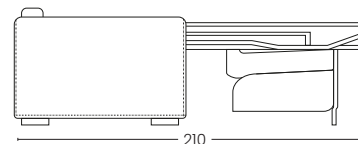

Mattress available in height H 12 and H 13

BRACCIO 3CM
Arm 3 cm

BRACCIO 17 CM
Arm 15 cm

VISTA LATERALE
Side view

ESTENSIONE LETTO
Bed extension

PENISOLA CONTENITORE REVERSIBILE
Reversible storage chaise longue

POLTRONA
Armchair

2 POSTI
2 seats

2 POSTI MAX
2 seats max

3 POSTI
3 seats

3 POSTI MAX
3 seats Max

POLTRONA
Armchair

2 POSTI
2 seats

2 POSTI MAX
2 seats max