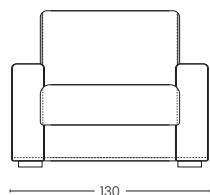

Materasso disponibile in altezza H 12 e H 13

The Maratea sofa bed is an excellent solution for those seeking the perfect combination of comfort, functionality and handcrafted Italian design. In a few simple steps, this sofa converts into a comfortable bed, offering a comfortable and relaxing sleeping experience. Thanks to the intuitive and robust opening mechanism, the transition from sofa to bed and vice versa is quick and effortless. It is available in a wide range of fabrics and colours, allowing you to perfectly match the style and décor of your home environment.

Mattress available in height H 12 and H 13

BRACCIO 3CM
Arm 3 cm

BRACCIO 17 CM
Arm 15 cm

VISTA LATERALE
Side view

ESTENSIONE LETTO
Bed extension

PENISOLA CONTENITORE REVERSIBILE
Reversible storage chaise longue

POLTRONA
Armchair

2 POSTI
2 seats

2 POSTI MAX
2 seats max

3 POSTI
3 seats

3 POSTI MAX
3 seats Max

POLTRONA
Armchair

2 POSTI
2 seats

2 POSTI MAX
2 seats max

3 POSTI
3 seats

3 POSTI MAX
3 seats Max