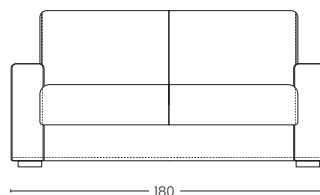

Mattress available in height H 12 and H 13

BRACCIO 3CM
Arm 3 cm

BRACCIO 10 CM
Arm 10 cm

BRACCIO 17 CM
Arm 17 cm

VISTA LATERALE
Side view

ESTENSIONE LETTO
Bed extension

PENISOLA CONTENITORE REVERSIBILE
Reversible storage chaise longue

POLTRONA
Armchair

2 POSTI
2 seats

2 POSTI MAX
2 seats max

3 POSTI
3 seats

3 POSTI MAX
3 seats Max

POLTRONA
Armchair

2 POSTI
2 seats

2 POSTI MAX
2 seats max