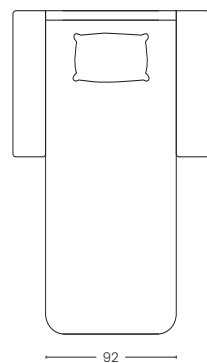

Mattress available in height H 12 and H 13

BRACCIO 3CM
Arm 3 cm

BRACCIO 10 CM
Arm 10 cm

BRACCIO 17 CM
Arm 17 cm

VISTA LATERALE
Side view

ESTENSIONE LETTO
Bed extension

PENISOLA CONTENITORE REVERSIBILE
Reversible storage chaise longue

POLTRONA
Armchair

2 POSTI
2 seats

2 POSTI MAX
2 seats max

3 POSTI
3 seats

3 POSTI MAX
3 seats Max

POLTRONA
Armchair

2 POSTI
2 seats

2 POSTI MAX
2 seats max

3 POSTI
3 seats

3 POSTI MAX
3 seats Max