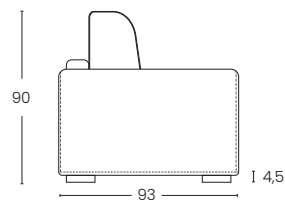

Mattress available in height H 12 and H 13

BRACCIO 3CM
Arm 3 cm

BRACCIO 17 CM
Arm 15 cm

VISTA LATERALE
Side view

ESTENSIONE LETTO
Bed extension

PENISOLA CONTENITORE REVERSIBILE
Reversible storage chaise longue

POLTRONA
Armchair

2 POSTI
2 seats

2 POSTI MAX
2 seats max

3 POSTI
3 seats

3 POSTI MAX
3 seats Max

POLTRONA
Armchair

2 POSTI
2 seats

2 POSTI MAX
2 seats max