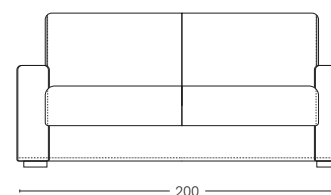

Mattress available in height H 12 and H 13

BRACCIO 3CM
Arm 3 cm

BRACCIO 10 CM
Arm 10 cm

BRACCIO 17 CM
Arm 17 cm

VISTA LATERALE
Side view

ESTENSIONE LETTO
Bed extension

PENISOLA CONTENITORE REVERSIBILE
Reversible storage chaise longue

POLTRONA
Armchair

2 POSTI
2 seats

2 POSTI MAX
2 seats max

3 POSTI
3 seats

3 POSTI MAX
3 seats Max

POLTRONA
Armchair

2 POSTI
2 seats

2 POSTI MAX
2 seats max

3 POSTI
3 seats

3 POSTI MAX
3 seats Max