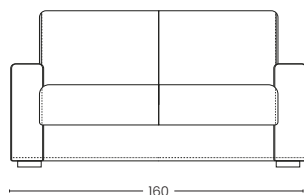

Mattress available in height H 12 and H 13

BRACCIO 3CM
Arm 3 cm

BRACCIO 10 CM
Arm 10 cm

BRACCIO 17 CM
Arm 17 cm

VISTA LATERALE
Side view

ESTENSIONE LETTO
Bed extension

PENISOLA CONTENITORE REVERSIBILE
Reversible storage chaise longue

POLTRONA
Armchair

2 POSTI
2 seats

2 POSTI MAX
2 seats max

3 POSTI
3 seats

3 POSTI MAX
3 seats Max

POLTRONA
Armchair

2 POSTI
2 seats

2 POSTI MAX
2 seats max

3 POSTI
3 seats

3 POSTI MAX
3 seats Max