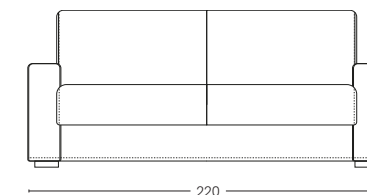

Mattress available in height H 12 and H 13

BRACCIO 3CM
Arm 3 cm

BRACCIO 17 CM
Arm 15 cm

VISTA LATERALE
Side view

ESTENSIONE LETTO
Bed extension

PENISOLA CONTENITORE REVERSIBILE
Reversible storage chaise longue

POLTRONA
Armchair

2 POSTI
2 seats

2 POSTI MAX
2 seats max

3 POSTI
3 seats

3 POSTI MAX
3 seats Max

POLTRONA
Armchair

2 POSTI
2 seats

2 POSTI MAX
2 seats max

3 POSTI
3 seats

3 POSTI MAX
3 seats Max