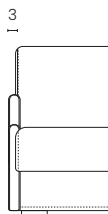

Mattress available in height H 12 and H 13

BRACCIO 3CM
Arm 3 cm

BRACCIO 10 CM
Arm 10 cm

BRACCIO 17 CM
Arm 17 cm

VISTA LATERALE
Side view

ESTENSIONE LETTO
Bed extension

PENISOLA CONTENITORE REVERSIBILE
Reversible storage chaise longue

POLTRONA
Armchair

2 POSTI
2 seats

2 POSTI MAX
2 seats max

3 POSTI
3 seats

3 POSTI MAX
3 seats Max

POLTRONA
Armchair

2 POSTI
2 seats

2 POSTI MAX
2 seats max