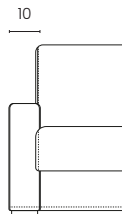

Materasso disponibile in altezza H 12 e H 13

The Maratea sofa bed is an excellent solution for those seeking the perfect combination of comfort, functionality and handcrafted Italian design. In a few simple steps, this sofa converts into a comfortable bed, offering a comfortable and relaxing sleeping experience. Thanks to the intuitive and robust opening mechanism, the transition from sofa to bed and vice versa is quick and effortless. It is available in a wide range of fabrics and colours, allowing you to perfectly match the style and décor of your home environment.

Mattress available in height H 12 and H 13

BRACCIO 3CM
Arm 3 cm

BRACCIO 10 CM
Arm 10 cm

BRACCIO 17 CM
Arm 17 cm

VISTA LATERALE
Side view

ESTENSIONE LETTO
Bed extension

PENISOLA CONTENITORE REVERSIBILE
Reversible storage chaise longue

POLTRONA
Armchair

2 POSTI
2 seats

2 POSTI MAX
2 seats max

3 POSTI
3 seats

3 POSTI MAX
3 seats Max

POLTRONA
Armchair

2 POSTI
2 seats

2 POSTI MAX
2 seats max