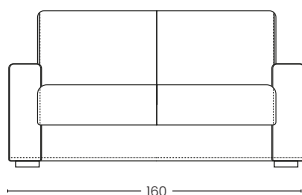

Mattress available in height H 12 and H 13

BRACCIO 3CM
Arm 3 cm

BRACCIO 17 CM
Arm 15 cm

VISTA LATERALE
Side view

ESTENSIONE LETTO
Bed extension

PENISOLA CONTENITORE REVERSIBILE
Reversible storage chaise longue

POLTRONA
Armchair

2 POSTI
2 seats

2 POSTI MAX
2 seats max

3 POSTI
3 seats

3 POSTI MAX
3 seats Max

POLTRONA
Armchair

2 POSTI
2 seats

2 POSTI MAX
2 seats max

3 POSTI
3 seats

3 POSTI MAX
3 seats Max