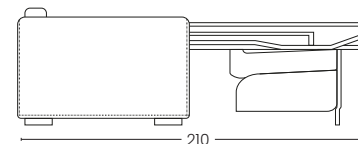

Mattress available in height H 12 and H 13

BRACCIO 3CM
Arm 3 cm

BRACCIO 10 CM
Arm 10 cm

BRACCIO 17 CM
Arm 17 cm

VISTA LATERALE
Side view

ESTENSIONE LETTO
Bed extension

PENISOLA CONTENITORE REVERSIBILE
Reversible storage chaise longue

POLTRONA
Armchair

2 POSTI
2 seats

2 POSTI MAX
2 seats max

3 POSTI
3 seats

3 POSTI MAX
3 seats Max

POLTRONA
Armchair

2 POSTI
2 seats

2 POSTI MAX
2 seats max