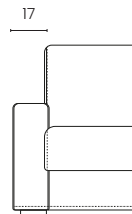

Mattress available in height H 12 and H 13

BRACCIO 3CM
Arm 3 cm

BRACCIO 10 CM
Arm 10 cm

BRACCIO 17 CM
Arm 17 cm

VISTA LATERALE
Side view

ESTENSIONE LETTO
Bed extension

PENISOLA CONTENITORE REVERSIBILE
Reversible storage chaise longue

POLTRONA
Armchair

2 POSTI
2 seats

2 POSTI MAX
2 seats max

3 POSTI
3 seats

3 POSTI MAX
3 seats Max

POLTRONA
Armchair

2 POSTI
2 seats

2 POSTI MAX
2 seats max