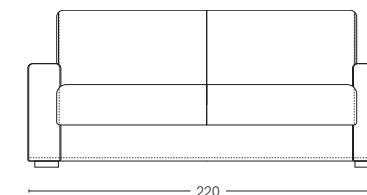

Mattress available in height H 12 and H 13

BRACCIO 3CM
Arm 3 cm

BRACCIO 10 CM
Arm 10 cm

BRACCIO 17 CM
Arm 17 cm

VISTA LATERALE
Side view

ESTENSIONE LETTO
Bed extension

PENISOLA CONTENITORE REVERSIBILE
Reversible storage chaise longue

POLTRONA
Armchair

2 POSTI
2 seats

2 POSTI MAX
2 seats max

3 POSTI
3 seats

3 POSTI MAX
3 seats Max

POLTRONA
Armchair

2 POSTI
2 seats

2 POSTI MAX
2 seats max

3 POSTI
3 seats

3 POSTI MAX
3 seats Max