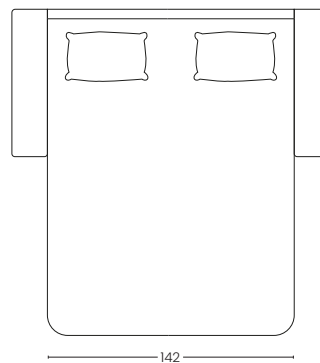

Mattress available in height H 12 and H 13

BRACCIO 3CM
Arm 3 cm

BRACCIO 17 CM
Arm 15 cm

VISTA LATERALE
Side view

ESTENSIONE LETTO
Bed extension

PENISOLA CONTENITORE REVERSIBILE
Reversible storage chaise longue

POLTRONA
Armchair

2 POSTI
2 seats

2 POSTI MAX
2 seats max

3 POSTI
3 seats

3 POSTI MAX
3 seats Max

POLTRONA
Armchair

2 POSTI
2 seats

2 POSTI MAX
2 seats max