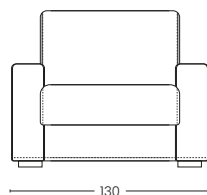

Materasso disponibile in altezza H 12 e H 13

The Maratea sofa bed is an excellent solution for those seeking the perfect combination of comfort, functionality and handcrafted Italian design. In a few simple steps, this sofa converts into a comfortable bed, offering a comfortable and relaxing sleeping experience. Thanks to the intuitive and robust opening mechanism, the transition from sofa to bed and vice versa is quick and effortless. It is available in a wide range of fabrics and colours, allowing you to perfectly match the style and décor of your home environment.

Mattress available in height H 12 and H 13

BRACCIO 3CM
Arm 3 cm

BRACCIO 10 CM
Arm 10 cm

BRACCIO 17 CM
Arm 17 cm

VISTA LATERALE
Side view

ESTENSIONE LETTO
Bed extension

PENISOLA CONTENITORE REVERSIBILE
Reversible storage chaise longue

POLTRONA
Armchair

2 POSTI
2 seats

2 POSTI MAX
2 seats max

3 POSTI
3 seats

3 POSTI MAX
3 seats Max

POLTRONA
Armchair

2 POSTI
2 seats

2 POSTI MAX
2 seats max

3 POSTI
3 seats

3 POSTI MAX
3 seats Max