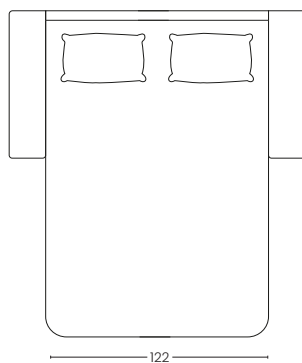

Mattress available in height H 12 and H 13

BRACCIO 3CM
Arm 3 cm

BRACCIO 17 CM
Arm 15 cm

VISTA LATERALE
Side view

ESTENSIONE LETTO
Bed extension

PENISOLA CONTENITORE REVERSIBILE
Reversible storage chaise longue

POLTRONA
Armchair

2 POSTI
2 seats

2 POSTI MAX
2 seats max

3 POSTI
3 seats

3 POSTI MAX
3 seats Max

POLTRONA
Armchair

2 POSTI
2 seats

2 POSTI MAX
2 seats max