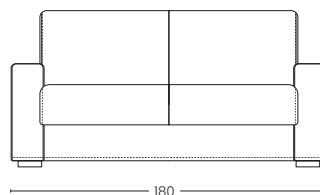

Mattress available in height H 12 and H 13

BRACCIO 3CM
Arm 3 cm

BRACCIO 17 CM
Arm 15 cm

VISTA LATERALE
Side view

ESTENSIONE LETTO
Bed extension

PENISOLA CONTENITORE REVERSIBILE
Reversible storage chaise longue

POLTRONA
Armchair

2 POSTI
2 seats

2 POSTI MAX
2 seats max

3 POSTI
3 seats

3 POSTI MAX
3 seats Max

POLTRONA
Armchair

2 POSTI
2 seats

2 POSTI MAX
2 seats max