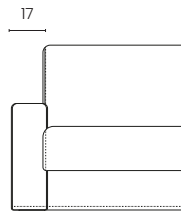

Materasso disponibile in altezza H 12 e H 13

The Maratea sofa bed is an excellent solution for those seeking the perfect combination of comfort, functionality and handcrafted Italian design. In a few simple steps, this sofa converts into a comfortable bed, offering a comfortable and relaxing sleeping experience. Thanks to the intuitive and robust opening mechanism, the transition from sofa to bed and vice versa is quick and effortless. It is available in a wide range of fabrics and colours, allowing you to perfectly match the style and décor of your home environment.

Mattress available in height H 12 and H 13

BRACCIO 3CM
Arm 3 cm

BRACCIO 17 CM
Arm 15 cm

VISTA LATERALE
Side view

ESTENSIONE LETTO
Bed extension

PENISOLA CONTENITORE REVERSIBILE
Reversible storage chaise longue

POLTRONA
Armchair

2 POSTI
2 seats

2 POSTI MAX
2 seats max

3 POSTI
3 seats

3 POSTI MAX
3 seats Max

POLTRONA
Armchair

2 POSTI
2 seats

2 POSTI MAX
2 seats max