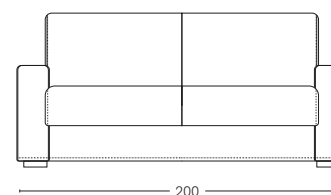

Mattress available in height H 12 and H 13

BRACCIO 3CM
Arm 3 cm

BRACCIO 17 CM
Arm 15 cm

VISTA LATERALE
Side view

ESTENSIONE LETTO
Bed extension

PENISOLA CONTENITORE REVERSIBILE
Reversible storage chaise longue

POLTRONA
Armchair

2 POSTI
2 seats

2 POSTI MAX
2 seats max

3 POSTI
3 seats

3 POSTI MAX
3 seats Max

POLTRONA
Armchair

2 POSTI
2 seats

2 POSTI MAX
2 seats max

3 POSTI
3 seats

3 POSTI MAX
3 seats Max