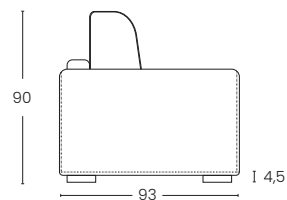

Mattress available in height H 12 and H 13

BRACCIO 3CM
Arm 3 cm

BRACCIO 10 CM
Arm 10 cm

BRACCIO 17 CM
Arm 17 cm

VISTA LATERALE
Side view

ESTENSIONE LETTO
Bed extension

PENISOLA CONTENITORE REVERSIBILE
Reversible storage chaise longue

POLTRONA
Armchair

2 POSTI
2 seats

2 POSTI MAX
2 seats max

3 POSTI
3 seats

3 POSTI MAX
3 seats Max

POLTRONA
Armchair

2 POSTI
2 seats

2 POSTI MAX
2 seats max