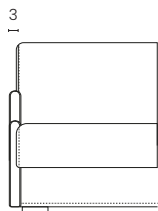

Materasso disponibile in altezza H 12 e H 13

The Maratea sofa bed is an excellent solution for those seeking the perfect combination of comfort, functionality and handcrafted Italian design. In a few simple steps, this sofa converts into a comfortable bed, offering a comfortable and relaxing sleeping experience. Thanks to the intuitive and robust opening mechanism, the transition from sofa to bed and vice versa is quick and effortless. It is available in a wide range of fabrics and colours, allowing you to perfectly match the style and décor of your home environment.

Mattress available in height H 12 and H 13

BRACCIO 3CM
Arm 3 cm

BRACCIO 17 CM
Arm 15 cm

VISTA LATERALE
Side view

ESTENSIONE LETTO
Bed extension

PENISOLA CONTENITORE REVERSIBILE
Reversible storage chaise longue

POLTRONA
Armchair

2 POSTI
2 seats

2 POSTI MAX
2 seats max

3 POSTI
3 seats

3 POSTI MAX
3 seats Max

POLTRONA
Armchair

2 POSTI
2 seats

2 POSTI MAX
2 seats max