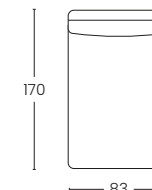

Mattress available in height H 12 and H 13

BRACCIO 3CM
Arm 3 cm

BRACCIO 17 CM
Arm 15 cm

VISTA LATERALE
Side view

ESTENSIONE LETTO
Bed extension

PENISOLA CONTENITORE REVERSIBILE
Reversible storage chaise longue

POLTRONA
Armchair

2 POSTI
2 seats

2 POSTI MAX
2 seats max

3 POSTI
3 seats

3 POSTI MAX
3 seats Max

POLTRONA
Armchair

2 POSTI
2 seats

2 POSTI MAX
2 seats max