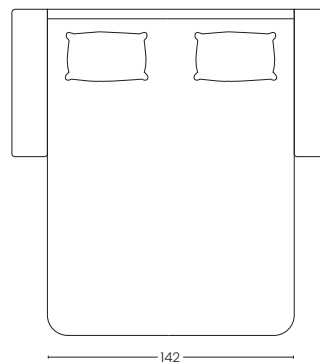

Mattress available in height H 12 and H 13

BRACCIO 3CM
Arm 3 cm

BRACCIO 10 CM
Arm 10 cm

BRACCIO 17 CM
Arm 17 cm

VISTA LATERALE
Side view

ESTENSIONE LETTO
Bed extension

PENISOLA CONTENITORE REVERSIBILE
Reversible storage chaise longue

POLTRONA
Armchair

2 POSTI
2 seats

2 POSTI MAX
2 seats max

3 POSTI
3 seats

3 POSTI MAX
3 seats Max

POLTRONA
Armchair

2 POSTI
2 seats

2 POSTI MAX
2 seats max