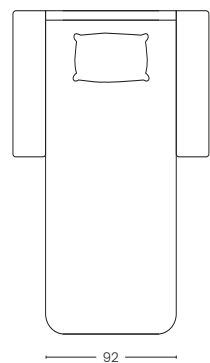

Mattress available in height H 12 and H 13

BRACCIO 3CM
Arm 3 cm

BRACCIO 17 CM
Arm 15 cm

VISTA LATERALE
Side view

ESTENSIONE LETTO
Bed extension

PENISOLA CONTENITORE REVERSIBILE
Reversible storage chaise longue

POLTRONA
Armchair

2 POSTI
2 seats

2 POSTI MAX
2 seats max

3 POSTI
3 seats

3 POSTI MAX
3 seats Max

POLTRONA
Armchair

2 POSTI
2 seats

2 POSTI MAX
2 seats max

3 POSTI
3 seats

3 POSTI MAX
3 seats Max