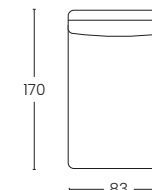

Mattress available in height H 12 and H 13

BRACCIO 3CM
Arm 3 cm

BRACCIO 10 CM
Arm 10 cm

BRACCIO 17 CM
Arm 17 cm

VISTA LATERALE
Side view

ESTENSIONE LETTO
Bed extension

PENISOLA CONTENITORE REVERSIBILE
Reversible storage chaise longue

POLTRONA
Armchair

2 POSTI
2 seats

2 POSTI MAX
2 seats max

3 POSTI
3 seats

3 POSTI MAX
3 seats Max

POLTRONA
Armchair

2 POSTI
2 seats

2 POSTI MAX
2 seats max