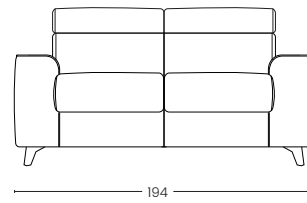

Materasso disponibile in altezza H 15 e H 16

The Salina sofa bed is characterised by clean, sinuous lines, enhanced by upholstered cushions. In a few seconds it transforms from a practical sofa into a comfortable bed for every occasion. Equipped with a reclining headrest and an electrowelded bedspring for comfort and durability. Available in a wide range of colours and fabrics. Mattress available in height H 15 H 16

BRACCIO 3CM
Arm 3 cm

BRACCIO 22 CM
Arm 22 cm

VISTA LATERALE
Side view

ESTENSIONE LETTO
Bed extension

PENISOLA CONTENITORE REVERSIBILE
Reversible storage chaise longue

POLTRONA
Armchair

2 POSTI
2 seats

2 POSTI MAX
2 seats max

3 POSTI
3 seats

3 POSTI MAX
3 seats Max

POLTRONA
Armchair

2 POSTI
2 seats

2 POSTI MAX
2 seats max

3 POSTI
3 seats

3 POSTI MAX
3 seats Max