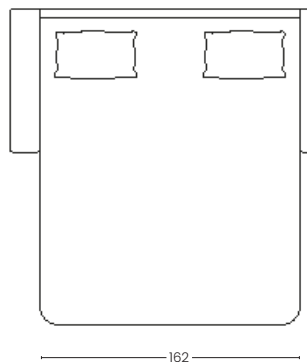

Materasso disponibile in altezza H 15 e H 16

The Salina sofa bed is characterised by clean, sinuous lines, enhanced by upholstered cushions. In a few seconds it transforms from a practical sofa into a comfortable bed for every occasion. Equipped with a reclining headrest and an electrowelded bedspring for comfort and durability. Available in a wide range of colours and fabrics. Mattress available in height H 15 H 16

BRACCIO 3CM
Arm 3 cm

BRACCIO 10 CM
Arm 10 cm

BRACCIO 22 CM
Arm 22 cm

VISTA LATERALE
Side view

ESTENSIONE LETTO
Bed extension

PENISOLA CONTENITORE REVERSIBILE
Reversible storage chaise longue

POLTRONA
Armchair

2 POSTI
2 seats

2 POSTI MAX
2 seats max

3 POSTI
3 seats

3 POSTI MAX
3 seats Max

POLTRONA
Armchair

2 POSTI
2 seats

2 POSTI MAX
2 seats max

3 POSTI
3 seats

3 POSTI MAX
3 seats Max