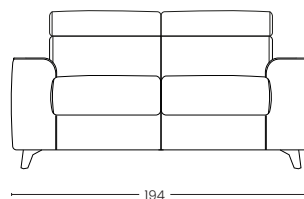

Materasso disponibile in altezza H 15 e H 16

The Salina sofa bed is characterised by clean, sinuous lines, enhanced by upholstered cushions. In a few seconds it transforms from a practical sofa into a comfortable bed for every occasion. Equipped with a reclining headrest and an electrowelded bedspring for comfort and durability. Available in a wide range of colours and fabrics. Mattress available in height H 15 H 16

BRACCIO 3CM
Arm 3 cm

BRACCIO 10 CM
Arm 10 cm

BRACCIO 22 CM
Arm 22 cm

VISTA LATERALE
Side view

ESTENSIONE LETTO
Bed extension

PENISOLA CONTENITORE REVERSIBILE
Reversible storage chaise longue

POLTRONA
Armchair

2 POSTI
2 seats

2 POSTI MAX
2 seats max

3 POSTI
3 seats

3 POSTI MAX
3 seats Max

POLTRONA
Armchair

2 POSTI
2 seats

2 POSTI MAX
2 seats max

3 POSTI
3 seats

3 POSTI MAX
3 seats Max