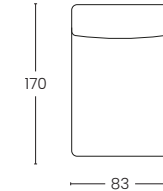

BRACCIO 3CM
Arm 3 cm

BRACCIO 22 CM
Arm 22 cm

VISTA LATERALE
Side view

ESTENSIONE LETTO
Bed extension

PENISOLA CONTENITORE REVERSIBILE
Reversible storage chaise longue

POLTRONA
Armchair

2 POSTI
2 seats

2 POSTI MAX
2 seats max

3 POSTI
3 seats

3 POSTI MAX
3 seats Max

POLTRONA
Armchair

2 POSTI
2 seats

2 POSTI MAX
2 seats max

3 POSTI
3 seats

3 POSTI MAX
3 seats Max