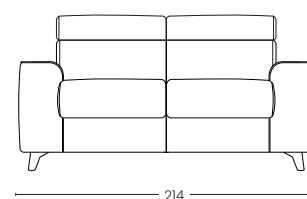

Materasso disponibile in altezza H 15 e H 16

The Salina sofa bed is characterised by clean, sinuous lines, enhanced by upholstered cushions. In a few seconds it transforms from a practical sofa into a comfortable bed for every occasion. Equipped with a reclining headrest and an electrowelded bedspring for comfort and durability. Available in a wide range of colours and fabrics. Mattress available in height H 15 H 16

BRACCIO 3CM
Arm 3 cm

BRACCIO 10 CM
Arm 10 cm

BRACCIO 22 CM
Arm 22 cm

VISTA LATERALE
Side view

ESTENSIONE LETTO
Bed extension

PENISOLA CONTENITORE REVERSIBILE
Reversible storage chaise longue

POLTRONA
Armchair

2 POSTI
2 seats

2 POSTI MAX
2 seats max

3 POSTI
3 seats

3 POSTI MAX
3 seats Max

POLTRONA
Armchair

2 POSTI
2 seats

2 POSTI MAX
2 seats max

3 POSTI
3 seats

3 POSTI MAX
3 seats Max