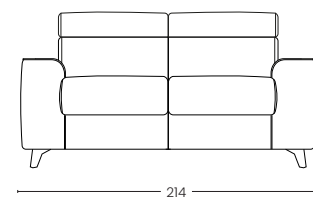

Materasso disponibile in altezza H 15 e H 16

The Salina sofa bed is characterised by clean, sinuous lines, enhanced by upholstered cushions. In a few seconds it transforms from a practical sofa into a comfortable bed for every occasion. Equipped with a reclining headrest and an electrowelded bedspring for comfort and durability. Available in a wide range of colours and fabrics. Mattress available in height H 15 H 16

BRACCIO 3CM
Arm 3 cm

BRACCIO 22 CM
Arm 22 cm

VISTA LATERALE
Side view

ESTENSIONE LETTO
Bed extension

PENISOLA CONTENITORE REVERSIBILE
Reversible storage chaise longue

POLTRONA
Armchair

2 POSTI
2 seats

2 POSTI MAX
2 seats max

3 POSTI
3 seats

3 POSTI MAX
3 seats Max

POLTRONA
Armchair

2 POSTI
2 seats

2 POSTI MAX
2 seats max

3 POSTI
3 seats

3 POSTI MAX
3 seats Max