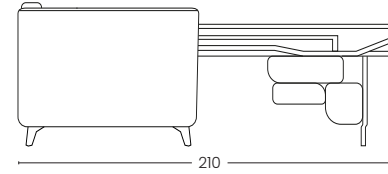

Materasso disponibile in altezza H 15 e H 16

The Salina sofa bed is characterised by clean, sinuous lines, enhanced by upholstered cushions. In a few seconds it transforms from a practical sofa into a comfortable bed for every occasion. Equipped with a reclining headrest and an electrowelded bedspring for comfort and durability. Available in a wide range of colours and fabrics. Mattress available in height H 15 H 16

BRACCIO 3CM
Arm 3 cm

BRACCIO 22 CM
Arm 22 cm

VISTA LATERALE
Side view

ESTENSIONE LETTO
Bed extension

PENISOLA CONTENITORE REVERSIBILE
Reversible storage chaise longue

POLTRONA
Armchair

2 POSTI
2 seats

2 POSTI MAX
2 seats max

3 POSTI
3 seats

3 POSTI MAX
3 seats Max

POLTRONA
Armchair

2 POSTI
2 seats

2 POSTI MAX
2 seats max

3 POSTI
3 seats

3 POSTI MAX
3 seats Max