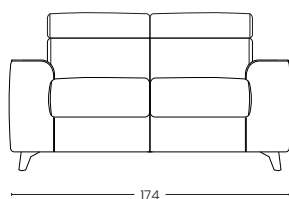

Materasso disponibile in altezza H 15 e H 16

The Salina sofa bed is characterised by clean, sinuous lines, enhanced by upholstered cushions. In a few seconds it transforms from a practical sofa into a comfortable bed for every occasion. Equipped with a reclining headrest and an electrowelded bedspring for comfort and durability. Available in a wide range of colours and fabrics. Mattress available in height H 15 H 16

BRACCIO 3CM
Arm 3 cm

BRACCIO 10 CM
Arm 10 cm

BRACCIO 22 CM
Arm 22 cm

VISTA LATERALE
Side view

ESTENSIONE LETTO
Bed extension

PENISOLA CONTENITORE REVERSIBILE
Reversible storage chaise longue

POLTRONA
Armchair

2 POSTI
2 seats

2 POSTI MAX
2 seats max

3 POSTI
3 seats

3 POSTI MAX
3 seats Max

POLTRONA
Armchair

2 POSTI
2 seats

2 POSTI MAX
2 seats max

3 POSTI
3 seats

3 POSTI MAX
3 seats Max