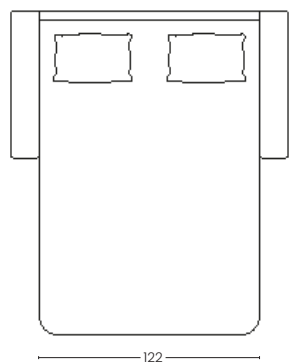

Materasso disponibile in altezza H 15 e H 16

The Salina sofa bed is characterised by clean, sinuous lines, enhanced by upholstered cushions. In a few seconds it transforms from a practical sofa into a comfortable bed for every occasion. Equipped with a reclining headrest and an electrowelded bedspring for comfort and durability. Available in a wide range of colours and fabrics. Mattress available in height H 15 H 16

BRACCIO 3CM
Arm 3 cm

BRACCIO 10 CM
Arm 10 cm

BRACCIO 22 CM
Arm 22 cm

VISTA LATERALE
Side view

ESTENSIONE LETTO
Bed extension

PENISOLA CONTENITORE REVERSIBILE
Reversible storage chaise longue

POLTRONA
Armchair

2 POSTI
2 seats

2 POSTI MAX
2 seats max

3 POSTI
3 seats

3 POSTI MAX
3 seats Max

POLTRONA
Armchair

2 POSTI
2 seats

2 POSTI MAX
2 seats max

3 POSTI
3 seats