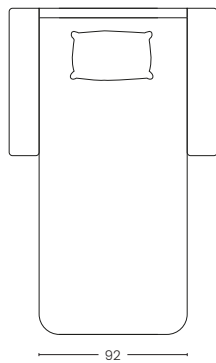

Materasso disponibile in altezza H 15 e H 16

The Salina sofa bed is characterised by clean, sinuous lines, enhanced by upholstered cushions. In a few seconds it transforms from a practical sofa into a comfortable bed for every occasion. Equipped with a reclining headrest and an electrowelded bedspring for comfort and durability. Available in a wide range of colours and fabrics. Mattress available in height H 15 H 16

BRACCIO 3CM
Arm 3 cm

BRACCIO 22 CM
Arm 22 cm

VISTA LATERALE
Side view

ESTENSIONE LETTO
Bed extension

PENISOLA CONTENITORE REVERSIBILE
Reversible storage chaise longue

POLTRONA
Armchair

2 POSTI
2 seats

2 POSTI MAX
2 seats max

3 POSTI
3 seats

3 POSTI MAX
3 seats Max

POLTRONA
Armchair

2 POSTI
2 seats

2 POSTI MAX
2 seats max

3 POSTI
3 seats

3 POSTI MAX
3 seats Max