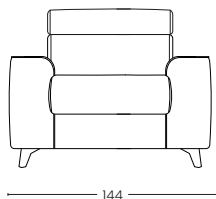

Materasso disponibile in altezza H 15 e H 16

The Salina sofa bed is characterised by clean, sinuous lines, enhanced by upholstered cushions. In a few seconds it transforms from a practical sofa into a comfortable bed for every occasion. Equipped with a reclining headrest and an electrowelded bedspring for comfort and durability. Available in a wide range of colours and fabrics. Mattress available in height H 15 H 16

BRACCIO 3CM
Arm 3 cm

BRACCIO 10 CM
Arm 10 cm

BRACCIO 22 CM
Arm 22 cm

VISTA LATERALE
Side view

ESTENSIONE LETTO
Bed extension

PENISOLA CONTENITORE REVERSIBILE
Reversible storage chaise longue

POLTRONA
Armchair

2 POSTI
2 seats

2 POSTI MAX
2 seats max

3 POSTI
3 seats

3 POSTI MAX
3 seats Max

POLTRONA
Armchair

2 POSTI
2 seats

2 POSTI MAX
2 seats max

3 POSTI
3 seats

3 POSTI MAX
3 seats Max