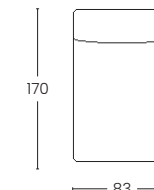

BRACCIO 3CM
Arm 3 cm

BRACCIO 10 CM
Arm 10 cm

BRACCIO 22 CM
Arm 22 cm

VISTA LATERALE
Side view

ESTENSIONE LETTO
Bed extension

PENISOLA CONTENITORE REVERSIBILE
Reversible storage chaise longue

POLTRONA
Armchair

2 POSTI
2 seats

2 POSTI MAX
2 seats max

3 POSTI
3 seats

3 POSTI MAX
3 seats Max

POLTRONA
Armchair

2 POSTI
2 seats

2 POSTI MAX
2 seats max

3 POSTI
3 seats