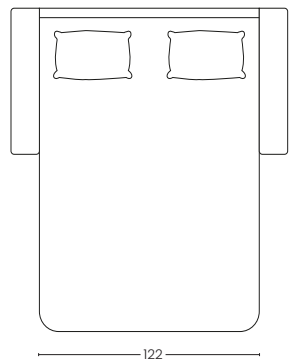

Materasso disponibile in altezza H 15 e H 16

The Salina sofa bed is characterised by clean, sinuous lines, enhanced by upholstered cushions. In a few seconds it transforms from a practical sofa into a comfortable bed for every occasion. Equipped with a reclining headrest and an electrowelded bedspring for comfort and durability. Available in a wide range of colours and fabrics. Mattress available in height H 15 H 16

BRACCIO 3CM
Arm 3 cm

BRACCIO 22 CM
Arm 22 cm

VISTA LATERALE
Side view

ESTENSIONE LETTO
Bed extension

PENISOLA CONTENITORE REVERSIBILE
Reversible storage chaise longue

POLTRONA
Armchair

2 POSTI
2 seats

2 POSTI MAX
2 seats max

3 POSTI
3 seats

3 POSTI MAX
3 seats Max

POLTRONA
Armchair

2 POSTI
2 seats

2 POSTI MAX
2 seats max

3 POSTI
3 seats

3 POSTI MAX
3 seats Max