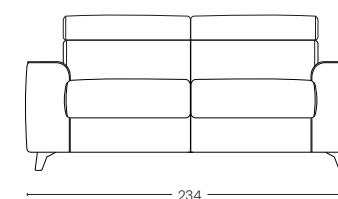

Materasso disponibile in altezza H 15 e H 16

The Salina sofa bed is characterised by clean, sinuous lines, enhanced by upholstered cushions. In a few seconds it transforms from a practical sofa into a comfortable bed for every occasion. Equipped with a reclining headrest and an electrowelded bedspring for comfort and durability. Available in a wide range of colours and fabrics. Mattress available in height H 15 H 16

BRACCIO 3CM
Arm 3 cm

BRACCIO 10 CM
Arm 10 cm

BRACCIO 22 CM
Arm 22 cm

VISTA LATERALE
Side view

ESTENSIONE LETTO
Bed extension

PENISOLA CONTENITORE REVERSIBILE
Reversible storage chaise longue

POLTRONA
Armchair

2 POSTI
2 seats

2 POSTI MAX
2 seats max

3 POSTI
3 seats

3 POSTI MAX
3 seats Max

POLTRONA
Armchair

2 POSTI
2 seats

2 POSTI MAX
2 seats max

3 POSTI
3 seats

3 POSTI MAX
3 seats Max