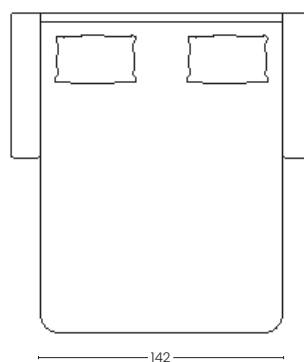

Materasso disponibile in altezza H 15 e H 16

The Salina sofa bed is characterised by clean, sinuous lines, enhanced by upholstered cushions. In a few seconds it transforms from a practical sofa into a comfortable bed for every occasion. Equipped with a reclining headrest and an electrowelded bedspring for comfort and durability. Available in a wide range of colours and fabrics. Mattress available in height H 15 H 16

BRACCIO 3CM
Arm 3 cm

BRACCIO 10 CM
Arm 10 cm

BRACCIO 22 CM
Arm 22 cm

VISTA LATERALE
Side view

ESTENSIONE LETTO
Bed extension

PENISOLA CONTENITORE REVERSIBILE
Reversible storage chaise longue

POLTRONA
Armchair

2 POSTI
2 seats

2 POSTI MAX
2 seats max

3 POSTI
3 seats

3 POSTI MAX
3 seats Max

POLTRONA
Armchair

2 POSTI
2 seats

2 POSTI MAX
2 seats max

3 POSTI
3 seats

3 POSTI MAX
3 seats Max