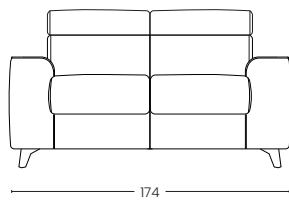

Materasso disponibile in altezza H 15 e H 16

The Salina sofa bed is characterised by clean, sinuous lines, enhanced by upholstered cushions. In a few seconds it transforms from a practical sofa into a comfortable bed for every occasion. Equipped with a reclining headrest and an electrowelded bedspring for comfort and durability. Available in a wide range of colours and fabrics. Mattress available in height H 15 H 16

BRACCIO 3CM
Arm 3 cm

BRACCIO 22 CM
Arm 22 cm

VISTA LATERALE
Side view

ESTENSIONE LETTO
Bed extension

PENISOLA CONTENITORE REVERSIBILE
Reversible storage chaise longue

POLTRONA
Armchair

2 POSTI
2 seats

2 POSTI MAX
2 seats max

3 POSTI
3 seats

3 POSTI MAX
3 seats Max

POLTRONA
Armchair

2 POSTI
2 seats

2 POSTI MAX
2 seats max

3 POSTI
3 seats

3 POSTI MAX
3 seats Max