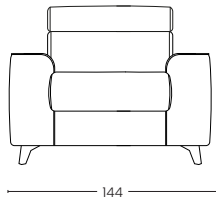

Materasso disponibile in altezza H 15 e H 16

The Salina sofa bed is characterised by clean, sinuous lines, enhanced by upholstered cushions. In a few seconds it transforms from a practical sofa into a comfortable bed for every occasion. Equipped with a reclining headrest and an electrowelded bedspring for comfort and durability. Available in a wide range of colours and fabrics. Mattress available in height H 15 H 16

BRACCIO 3CM
Arm 3 cm

BRACCIO 22 CM
Arm 22 cm

VISTA LATERALE
Side view

ESTENSIONE LETTO
Bed extension

PENISOLA CONTENITORE REVERSIBILE
Reversible storage chaise longue

POLTRONA
Armchair

2 POSTI
2 seats

2 POSTI MAX
2 seats max

3 POSTI
3 seats

3 POSTI MAX
3 seats Max

POLTRONA
Armchair

2 POSTI
2 seats

2 POSTI MAX
2 seats max

3 POSTI
3 seats

3 POSTI MAX
3 seats Max