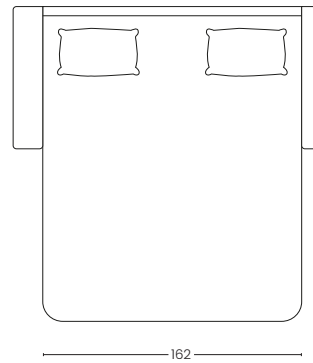

Materasso disponibile in altezza H 15 e H 16

The Salina sofa bed is characterised by clean, sinuous lines, enhanced by upholstered cushions. In a few seconds it transforms from a practical sofa into a comfortable bed for every occasion. Equipped with a reclining headrest and an electrowelded bedspring for comfort and durability. Available in a wide range of colours and fabrics. Mattress available in height H 15 H 16

BRACCIO 3CM
Arm 3 cm

BRACCIO 22 CM
Arm 22 cm

VISTA LATERALE
Side view

ESTENSIONE LETTO
Bed extension

PENISOLA CONTENITORE REVERSIBILE
Reversible storage chaise longue

POLTRONA
Armchair

2 POSTI
2 seats

2 POSTI MAX
2 seats max

3 POSTI
3 seats

3 POSTI MAX
3 seats Max

POLTRONA
Armchair

2 POSTI
2 seats

2 POSTI MAX
2 seats max

3 POSTI
3 seats

3 POSTI MAX
3 seats Max