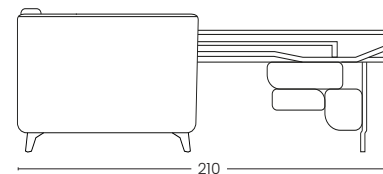

Materasso disponibile in altezza H 15 e H 16

The Salina sofa bed is characterised by clean, sinuous lines, enhanced by upholstered cushions. In a few seconds it transforms from a practical sofa into a comfortable bed for every occasion. Equipped with a reclining headrest and an electrowelded bedspring for comfort and durability. Available in a wide range of colours and fabrics. Mattress available in height H 15 H 16

BRACCIO 3CM
Arm 3 cm

BRACCIO 10 CM
Arm 10 cm

BRACCIO 22 CM
Arm 22 cm

VISTA LATERALE
Side view

ESTENSIONE LETTO
Bed extension

PENISOLA CONTENITORE REVERSIBILE
Reversible storage chaise longue

POLTRONA
Armchair

2 POSTI
2 seats

2 POSTI MAX
2 seats max

3 POSTI
3 seats

3 POSTI MAX
3 seats Max

POLTRONA
Armchair

2 POSTI
2 seats

2 POSTI MAX
2 seats max

3 POSTI
3 seats