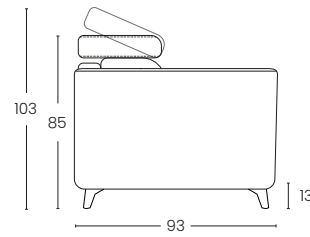

Materasso disponibile in altezza H 15 e H 16

The Salina sofa bed is characterised by clean, sinuous lines, enhanced by upholstered cushions. In a few seconds it transforms from a practical sofa into a comfortable bed for every occasion. Equipped with a reclining headrest and an electrowelded bedspring for comfort and durability. Available in a wide range of colours and fabrics. Mattress available in height H 15 H 16

BRACCIO 3CM
Arm 3 cm

BRACCIO 22 CM
Arm 22 cm

VISTA LATERALE
Side view

ESTENSIONE LETTO
Bed extension

PENISOLA CONTENITORE REVERSIBILE
Reversible storage chaise longue

POLTRONA
Armchair

2 POSTI
2 seats

2 POSTI MAX
2 seats max