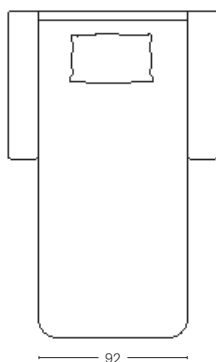

BRACCIO 3CM
Arm 3 cm

BRACCIO 10 CM
Arm 10 cm

BRACCIO 22 CM
Arm 22 cm

VISTA LATERALE
Side view

ESTENSIONE LETTO
Bed extension

PENISOLA CONTENITORE REVERSIBILE
Reversible storage chaise longue

POLTRONA
Armchair

2 POSTI
2 seats

2 POSTI MAX
2 seats max

3 POSTI
3 seats

3 POSTI MAX
3 seats Max

POLTRONA
Armchair

2 POSTI
2 seats

2 POSTI MAX
2 seats max

3 POSTI
3 seats

3 POSTI MAX
3 seats Max