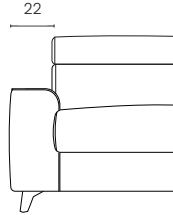

Materasso disponibile in altezza H 15 e H 16

The Salina sofa bed is characterised by clean, sinuous lines, enhanced by upholstered cushions. In a few seconds it transforms from a practical sofa into a comfortable bed for every occasion. Equipped with a reclining headrest and an electrowelded bedspring for comfort and durability. Available in a wide range of colours and fabrics. Mattress available in height H 15 H 16

BRACCIO 3CM
Arm 3 cm

BRACCIO 22 CM
Arm 22 cm

VISTA LATERALE
Side view

ESTENSIONE LETTO
Bed extension

PENISOLA CONTENITORE REVERSIBILE
Reversible storage chaise longue

POLTRONA
Armchair

2 POSTI
2 seats

2 POSTI MAX
2 seats max

3 POSTI
3 seats

3 POSTI MAX
3 seats Max

POLTRONA
Armchair

2 POSTI
2 seats

2 POSTI MAX
2 seats max

3 POSTI
3 seats

3 POSTI MAX
3 seats Max