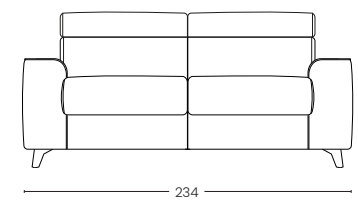

Materasso disponibile in altezza H 15 e H 16

The Salina sofa bed is characterised by clean, sinuous lines, enhanced by upholstered cushions. In a few seconds it transforms from a practical sofa into a comfortable bed for every occasion. Equipped with a reclining headrest and an electrowelded bedspring for comfort and durability. Available in a wide range of colours and fabrics. Mattress available in height H 15 H 16

BRACCIO 3CM
Arm 3 cm

BRACCIO 22 CM
Arm 22 cm

VISTA LATERALE
Side view

ESTENSIONE LETTO
Bed extension

PENISOLA CONTENITORE REVERSIBILE
Reversible storage chaise longue

POLTRONA
Armchair

2 POSTI
2 seats

2 POSTI MAX
2 seats max

3 POSTI
3 seats

3 POSTI MAX
3 seats Max

POLTRONA
Armchair

2 POSTI
2 seats

2 POSTI MAX
2 seats max

3 POSTI
3 seats

3 POSTI MAX
3 seats Max