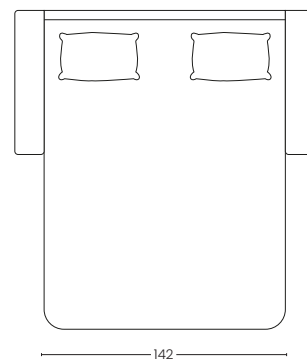

Materasso disponibile in altezza H 15 e H 16

The Salina sofa bed is characterised by clean, sinuous lines, enhanced by upholstered cushions. In a few seconds it transforms from a practical sofa into a comfortable bed for every occasion. Equipped with a reclining headrest and an electrowelded bedspring for comfort and durability. Available in a wide range of colours and fabrics. Mattress available in height H 15 H 16

BRACCIO 3CM
Arm 3 cm

BRACCIO 22 CM
Arm 22 cm

VISTA LATERALE
Side view

ESTENSIONE LETTO
Bed extension

PENISOLA CONTENITORE REVERSIBILE
Reversible storage chaise longue

POLTRONA
Armchair

2 POSTI
2 seats

2 POSTI MAX
2 seats max

3 POSTI
3 seats

3 POSTI MAX
3 seats Max

POLTRONA
Armchair

2 POSTI
2 seats

2 POSTI MAX
2 seats max

3 POSTI
3 seats

3 POSTI MAX
3 seats Max