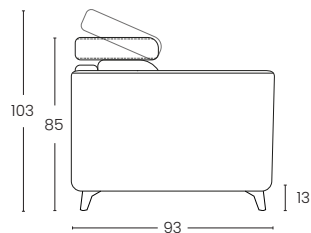

Materasso disponibile in altezza H 15 e H 16

The Salina sofa bed is characterised by clean, sinuous lines, enhanced by upholstered cushions. In a few seconds it transforms from a practical sofa into a comfortable bed for every occasion. Equipped with a reclining headrest and an electrowelded bedspring for comfort and durability. Available in a wide range of colours and fabrics. Mattress available in height H 15 H 16

BRACCIO 3CM
Arm 3 cm

BRACCIO 10 CM
Arm 10 cm

BRACCIO 22 CM
Arm 22 cm

VISTA LATERALE
Side view

ESTENSIONE LETTO
Bed extension

PENISOLA CONTENITORE REVERSIBILE
Reversible storage chaise longue

POLTRONA
Armchair

2 POSTI
2 seats

2 POSTI MAX
2 seats max

3 POSTI
3 seats

3 POSTI MAX
3 seats Max

POLTRONA
Armchair

2 POSTI
2 seats

2 POSTI MAX
2 seats max

3 POSTI
3 seats