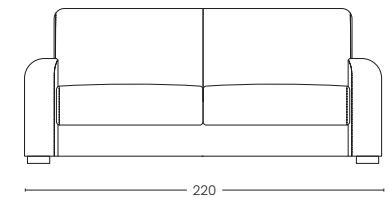

Available in a wide range of colours and fabrics.

Mattress available in height H 18 H 20

BRACCIO 3CM
Arm 3 cm

BRACCIO 15 CM
Arm 15 cm

VISTA LATERALE
Side view

ESTENSIONE LETTO
Bed extension

PENISOLA CONTENITORE REVERSIBILE
Reversible storage chaise longue

POLTRONA
Armchair

2 POSTI
2 seats

2 POSTI MAX
2 seats max

3 POSTI
3 seats

3 POSTI MAX
3 seats Max

POLTRONA
Armchair

2 POSTI
2 seats

2 POSTI MAX
2 seats max

3 POSTI
3 seats

3 POSTI MAX
3 seats Max