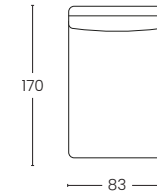

Available in a wide range of colours and fabrics.

Mattress available in height H 18 H 20

BRACCIO 3CM
Arm 3 cm

BRACCIO 15 CM
Arm 15 cm

VISTA LATERALE
Side view

ESTENSIONE LETTO
Bed extension

PENISOLA CONTENITORE REVERSIBILE
Reversible storage chaise longue

POLTRONA
Armchair

2 POSTI
2 seats

2 POSTI MAX
2 seats max

3 POSTI
3 seats

3 POSTI MAX
3 seats Max

POLTRONA
Armchair

2 POSTI
2 seats

2 POSTI MAX
2 seats max