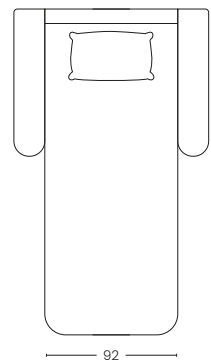

Available in a wide range of colours and fabrics.

Mattress available in height H 18 H 20

BRACCIO 3CM
Arm 3 cm

BRACCIO 15 CM
Arm 15 cm

VISTA LATERALE
Side view

ESTENSIONE LETTO
Bed extension

PENISOLA CONTENITORE REVERSIBILE
Reversible storage chaise longue

POLTRONA
Armchair

2 POSTI
2 seats

2 POSTI MAX
2 seats max

3 POSTI
3 seats

3 POSTI MAX
3 seats Max

POLTRONA
Armchair

2 POSTI
2 seats

2 POSTI MAX
2 seats max