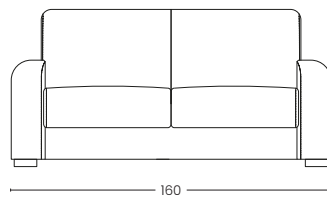

Da divano a letto in pochi secondi, pronto per accogliervi sia di giorno che di notte.

Disponibile in una vasta gamma di colori e tessuti.

Materasso disponibile in altezza H 18 e H 20

Sofa bed Sirino, comfortable and practical fits any style of furnishing whether classic or modern. Comfortable and with attention to detail with soft cushions that are effective against fatigue. From sofa to bed in seconds, ready to welcome you both day and night.

Available in a wide range of colours and fabrics.

Mattress available in height H 18 H 20

BRACCIO 3CM
Arm 3 cm

BRACCIO 15 CM
Arm 15 cm

VISTA LATERALE
Side view

ESTENSIONE LETTO
Bed extension

PENISOLA CONTENITORE REVERSIBILE
Reversible storage chaise longue

POLTRONA
Armchair

2 POSTI
2 seats

2 POSTI MAX
2 seats max

3 POSTI
3 seats

3 POSTI MAX
3 seats Max

POLTRONA
Armchair

2 POSTI
2 seats

2 POSTI MAX
2 seats max

3 POSTI
3 seats

3 POSTI MAX
3 seats Max