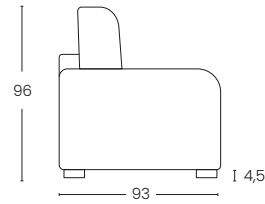

Available in a wide range of colours and fabrics.

Mattress available in height H 18 H 20

BRACCIO 3CM
Arm 3 cm

BRACCIO 15 CM
Arm 15 cm

VISTA LATERALE
Side view

ESTENSIONE LETTO
Bed extension

PENISOLA CONTENITORE REVERSIBILE
Reversible storage chaise longue

POLTRONA
Armchair

2 POSTI
2 seats

2 POSTI MAX
2 seats max

3 POSTI
3 seats

3 POSTI MAX
3 seats Max

POLTRONA
Armchair

2 POSTI
2 seats

2 POSTI MAX
2 seats max