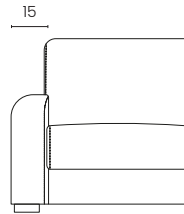

Available in a wide range of colours and fabrics.

Mattress available in height H 18 H 20

BRACCIO 3CM
Arm 3 cm

BRACCIO 15 CM
Arm 15 cm

VISTA LATERALE
Side view

ESTENSIONE LETTO
Bed extension

PENISOLA CONTENITORE REVERSIBILE
Reversible storage chaise longue

POLTRONA
Armchair

2 POSTI
2 seats

2 POSTI MAX
2 seats max

3 POSTI
3 seats

3 POSTI MAX
3 seats Max

POLTRONA
Armchair

2 POSTI
2 seats

2 POSTI MAX
2 seats max