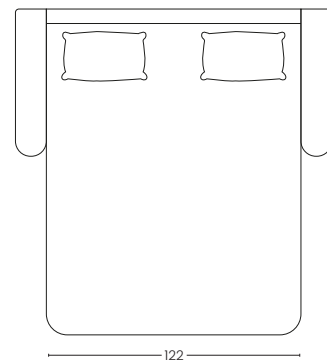

Available in a wide range of colours and fabrics.

Mattress available in height H 18 H 20

BRACCIO 3CM
Arm 3 cm

BRACCIO 15 CM
Arm 15 cm

VISTA LATERALE
Side view

ESTENSIONE LETTO
Bed extension

PENISOLA CONTENITORE REVERSIBILE
Reversible storage chaise longue

POLTRONA
Armchair

2 POSTI
2 seats

2 POSTI MAX
2 seats max

3 POSTI
3 seats

3 POSTI MAX
3 seats Max

POLTRONA
Armchair

2 POSTI
2 seats

2 POSTI MAX
2 seats max