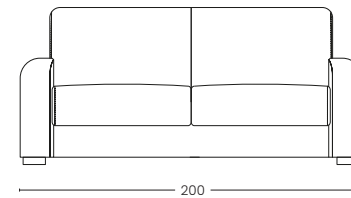

Available in a wide range of colours and fabrics.

Mattress available in height H 18 H 20

BRACCIO 3CM
Arm 3 cm

BRACCIO 15 CM
Arm 15 cm

VISTA LATERALE
Side view

ESTENSIONE LETTO
Bed extension

PENISOLA CONTENITORE REVERSIBILE
Reversible storage chaise longue

POLTRONA
Armchair

2 POSTI
2 seats

2 POSTI MAX
2 seats max

3 POSTI
3 seats

3 POSTI MAX
3 seats Max

POLTRONA
Armchair

2 POSTI
2 seats

2 POSTI MAX
2 seats max

3 POSTI
3 seats

3 POSTI MAX
3 seats Max