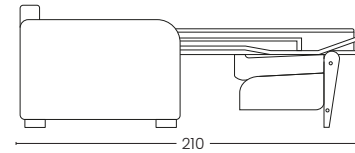

Available in a wide range of colours and fabrics.

Mattress available in height H 18 H 20

BRACCIO 3CM
Arm 3 cm

BRACCIO 15 CM
Arm 15 cm

VISTA LATERALE
Side view

ESTENSIONE LETTO
Bed extension

PENISOLA CONTENITORE REVERSIBILE
Reversible storage chaise longue

POLTRONA
Armchair

2 POSTI
2 seats

2 POSTI MAX
2 seats max

3 POSTI
3 seats

3 POSTI MAX
3 seats Max

POLTRONA
Armchair

2 POSTI
2 seats

2 POSTI MAX
2 seats max