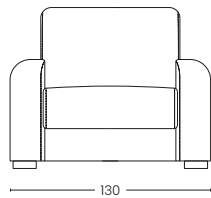

Available in a wide range of colours and fabrics.

Mattress available in height H 18 H 20

BRACCIO 3CM
Arm 3 cm

BRACCIO 15 CM
Arm 15 cm

VISTA LATERALE
Side view

ESTENSIONE LETTO
Bed extension

PENISOLA CONTENITORE REVERSIBILE
Reversible storage chaise longue

POLTRONA
Armchair

2 POSTI
2 seats

2 POSTI MAX
2 seats max

3 POSTI
3 seats

3 POSTI MAX
3 seats Max

POLTRONA
Armchair

2 POSTI
2 seats

2 POSTI MAX
2 seats max