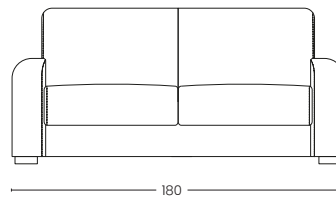

Available in a wide range of colours and fabrics.

Mattress available in height H 18 H 20

BRACCIO 3CM
Arm 3 cm

BRACCIO 15 CM
Arm 15 cm

VISTA LATERALE
Side view

ESTENSIONE LETTO
Bed extension

PENISOLA CONTENITORE REVERSIBILE
Reversible storage chaise longue

POLTRONA
Armchair

2 POSTI
2 seats

2 POSTI MAX
2 seats max

3 POSTI
3 seats

3 POSTI MAX
3 seats Max

POLTRONA
Armchair

2 POSTI
2 seats

2 POSTI MAX
2 seats max