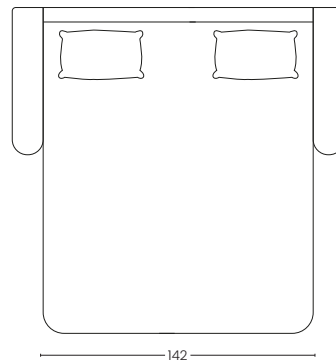

Available in a wide range of colours and fabrics.

Mattress available in height H 18 H 20

BRACCIO 3CM
Arm 3 cm

BRACCIO 15 CM
Arm 15 cm

VISTA LATERALE
Side view

ESTENSIONE LETTO
Bed extension

PENISOLA CONTENITORE REVERSIBILE
Reversible storage chaise longue

POLTRONA
Armchair

2 POSTI
2 seats

2 POSTI MAX
2 seats max

3 POSTI
3 seats

3 POSTI MAX
3 seats Max

POLTRONA
Armchair

2 POSTI
2 seats

2 POSTI MAX
2 seats max