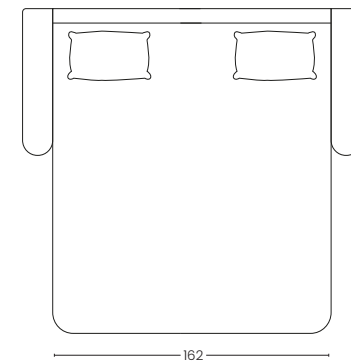

Available in a wide range of colours and fabrics.

Mattress available in height H 18 H 20

BRACCIO 3CM
Arm 3 cm

BRACCIO 15 CM
Arm 15 cm

VISTA LATERALE
Side view

ESTENSIONE LETTO
Bed extension

PENISOLA CONTENITORE REVERSIBILE
Reversible storage chaise longue

POLTRONA
Armchair

2 POSTI
2 seats

2 POSTI MAX
2 seats max

3 POSTI
3 seats

3 POSTI MAX
3 seats Max

POLTRONA
Armchair

2 POSTI
2 seats

2 POSTI MAX
2 seats max

3 POSTI
3 seats

3 POSTI MAX
3 seats Max