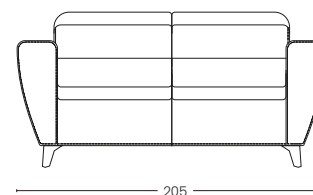

Mattress available in height H 14 and H 15.

BRACCIO 3CM
Arm 3 cm

BRACCIO 10CM
Arm 10 cm

BRACCIO 20 CM
Arm 20 cm

VISTA LATERALE
Side view

ESTENSIONE LETTO
Bed extension

PENISOLA CONTENITORE REVERSIBILE
Reversible storage chaise longue

POLTRONA
Armchair

2 POSTI
2 seats

2 POSTI MAX
2 seats max

3 POSTI
3 seats

3 POSTI MAX
3 seats Max

POLTRONA
Armchair

2 POSTI
2 seats

2 POSTI MAX
2 seats max

3 POSTI
3 seats

3 POSTI MAX
3 seats Max

MISURA MATERASSO
Mattress size
73 x 210 x 14/15

MISURA MATERASSO
Mattress size
103 x 210 x 14/15

MISURA MATERASSO
Mattress size
123 x 210 x 14/15

MISURA MATERASSO
Mattress size
143 x 210 x 14/15

MISURA MATERASSO
Mattress size
163 x 210 x 14/15

MISURA RETE
Net size
92 x 210

MISURA RETE
Net size
122 x 210

MISURA RETE
Net size
142 x 210

MISURA RETE
Net size
162 x 210

MISURA RETE
Net size
182 x 210