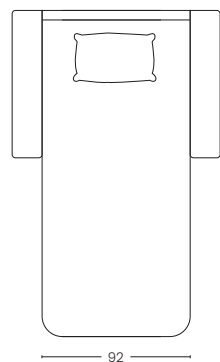

Mattress available in height H 14 and H 15.

BRACCIO 3CM
Arm 3 cm

BRACCIO 10CM
Arm 10 cm

BRACCIO 20 CM
Arm 20 cm

VISTA LATERALE
Side view

ESTENSIONE LETTO
Bed extension

PENISOLA CONTENITORE REVERSIBILE
Reversible storage chaise longue

POLTRONA
Armchair

2 POSTI
2 seats

2 POSTI MAX
2 seats max

3 POSTI
3 seats

3 POSTI MAX
3 seats Max

POLTRONA
Armchair

2 POSTI
2 seats

2 POSTI MAX
2 seats max

3 POSTI
3 seats

3 POSTI MAX
3 seats Max

MISURA MATERASSO
Mattress size
73 x 210 x 14/15

MISURA MATERASSO
Mattress size
103 x 210 x 14/15

MISURA MATERASSO
Mattress size
123 x 210 x 14/15

MISURA MATERASSO
Mattress size
143 x 210 x 14/15

MISURA MATERASSO
Mattress size
163 x 210 x 14/15

MISURA RETE
Net size
92 x 210

MISURA RETE
Net size
122 x 210

MISURA RETE
Net size
142 x 210

MISURA RETE
Net size
162 x 210

MISURA RETE
Net size
182 x 210