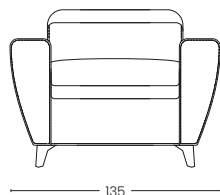

Mattress available in height H 14 and H 15.

BRACCIO 3CM
Arm 3 cm

BRACCIO 10CM
Arm 10 cm

BRACCIO 20 CM
Arm 20 cm

VISTA LATERALE
Side view

ESTENSIONE LETTO
Bed extension

PENISOLA CONTENITORE REVERSIBILE
Reversible storage chaise longue

POLTRONA
Armchair

2 POSTI
2 seats

2 POSTI MAX
2 seats max

3 POSTI
3 seats

3 POSTI MAX
3 seats Max

POLTRONA
Armchair

2 POSTI
2 seats

2 POSTI MAX
2 seats max

3 POSTI
3 seats

3 POSTI MAX
3 seats Max

MISURA MATERASSO
Mattress size
73 x 210 x 14/15

MISURA MATERASSO
Mattress size
103 x 210 x 14/15

MISURA MATERASSO
Mattress size
123 x 210 x 14/15

MISURA MATERASSO
Mattress size
143 x 210 x 14/15

MISURA MATERASSO
Mattress size
163 x 210 x 14/15

MISURA RETE
Net size
92 x 210

MISURA RETE
Net size
122 x 210

MISURA RETE
Net size
142 x 210

MISURA RETE
Net size
162 x 210

MISURA RETE
Net size
182 x 210