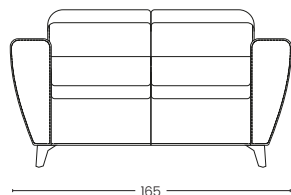

Mattress available in height H 14 and H 15.

BRACCIO 3CM
Arm 3 cm

BRACCIO 10CM
Arm 10 cm

BRACCIO 20 CM
Arm 20 cm

VISTA LATERALE
Side view

ESTENSIONE LETTO
Bed extension

PENISOLA CONTENITORE REVERSIBILE
Reversible storage chaise longue

POLTRONA
Armchair

2 POSTI
2 seats

2 POSTI MAX
2 seats max

3 POSTI
3 seats

3 POSTI MAX
3 seats Max

POLTRONA
Armchair

2 POSTI
2 seats

2 POSTI MAX
2 seats max

3 POSTI
3 seats

3 POSTI MAX
3 seats Max

MISURA MATERASSO
Mattress size
73 x 210 x 14/15

MISURA MATERASSO
Mattress size
103 x 210 x 14/15

MISURA MATERASSO
Mattress size
123 x 210 x 14/15

MISURA MATERASSO
Mattress size
143 x 210 x 14/15

MISURA MATERASSO
Mattress size
163 x 210 x 14/15

MISURA RETE
Net size
92 x 210

MISURA RETE
Net size
122 x 210

MISURA RETE
Net size
142 x 210

MISURA RETE
Net size
162 x 210

MISURA RETE
Net size
182 x 210