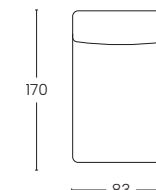

Mattress available in height H 14 and H 15.

BRACCIO 3CM
Arm 3 cm

BRACCIO 10CM
Arm 10 cm

BRACCIO 20 CM
Arm 20 cm

VISTA LATERALE
Side view

ESTENSIONE LETTO
Bed extension

PENISOLA CONTENITORE REVERSIBILE
Reversible storage chaise longue

POLTRONA
Armchair

2 POSTI
2 seats

2 POSTI MAX
2 seats max

3 POSTI
3 seats

3 POSTI MAX
3 seats Max

POLTRONA
Armchair

2 POSTI
2 seats

2 POSTI MAX
2 seats max

3 POSTI
3 seats

3 POSTI MAX
3 seats Max

MISURA MATERASSO
Mattress size
73 x 210 x 14/15

MISURA MATERASSO
Mattress size
103 x 210 x 14/15

MISURA MATERASSO
Mattress size
123 x 210 x 14/15

MISURA MATERASSO
Mattress size
143 x 210 x 14/15

MISURA MATERASSO
Mattress size
163 x 210 x 14/15

MISURA RETE
Net size
92 x 210

MISURA RETE
Net size
122 x 210

MISURA RETE
Net size
142 x 210

MISURA RETE
Net size
162 x 210

MISURA RETE
Net size
182 x 210