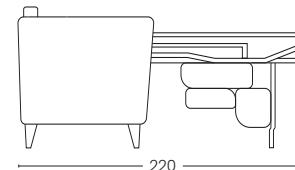

Mattress available in height H 14 and H 15.

BRACCIO 3CM
Arm 3 cm

BRACCIO 10CM
Arm 10 cm

BRACCIO 20 CM
Arm 20 cm

VISTA LATERALE
Side view

ESTENSIONE LETTO
Bed extension

PENISOLA CONTENITORE REVERSIBILE
Reversible storage chaise longue

POLTRONA
Armchair

2 POSTI
2 seats

2 POSTI MAX
2 seats max

3 POSTI
3 seats

3 POSTI MAX
3 seats Max

POLTRONA
Armchair

2 POSTI
2 seats

2 POSTI MAX
2 seats max

3 POSTI
3 seats

3 POSTI MAX
3 seats Max

MISURA MATERASSO
Mattress size
73 x 210 x 14/15

MISURA MATERASSO
Mattress size
103 x 210 x 14/15

MISURA MATERASSO
Mattress size
123 x 210 x 14/15

MISURA MATERASSO
Mattress size
143 x 210 x 14/15

MISURA MATERASSO
Mattress size
163 x 210 x 14/15

MISURA RETE
Net size
92 x 210

MISURA RETE
Net size
122 x 210

MISURA RETE
Net size
142 x 210

MISURA RETE
Net size
162 x 210

MISURA RETE
Net size
182 x 210