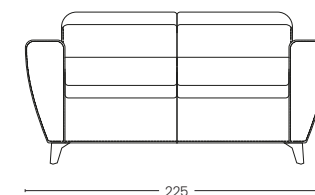

Mattress available in height H 14 and H 15.

BRACCIO 3CM
Arm 3 cm

BRACCIO 10CM
Arm 10 cm

BRACCIO 20 CM
Arm 20 cm

VISTA LATERALE
Side view

ESTENSIONE LETTO
Bed extension

PENISOLA CONTENITORE REVERSIBILE
Reversible storage chaise longue

POLTRONA
Armchair

2 POSTI
2 seats

2 POSTI MAX
2 seats max

3 POSTI
3 seats

3 POSTI MAX
3 seats Max

POLTRONA
Armchair

2 POSTI
2 seats

2 POSTI MAX
2 seats max

3 POSTI
3 seats

3 POSTI MAX
3 seats Max

MISURA MATERASSO
Mattress size
73 x 210 x 14/15

MISURA MATERASSO
Mattress size
103 x 210 x 14/15

MISURA MATERASSO
Mattress size
123 x 210 x 14/15

MISURA MATERASSO
Mattress size
143 x 210 x 14/15

MISURA MATERASSO
Mattress size
163 x 210 x 14/15

MISURA RETE
Net size
92 x 210

MISURA RETE
Net size
122 x 210

MISURA RETE
Net size
142 x 210

MISURA RETE
Net size
162 x 210

MISURA RETE
Net size
182 x 210