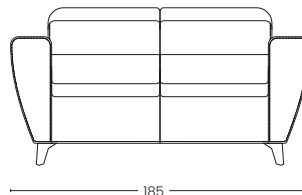

Mattress available in height H 14 and H 15.

BRACCIO 3CM
Arm 3 cm

BRACCIO 10CM
Arm 10 cm

BRACCIO 20 CM
Arm 20 cm

VISTA LATERALE
Side view

ESTENSIONE LETTO
Bed extension

PENISOLA CONTENITORE REVERSIBILE
Reversible storage chaise longue

POLTRONA
Armchair

2 POSTI
2 seats

2 POSTI MAX
2 seats max

3 POSTI
3 seats

3 POSTI MAX
3 seats Max

POLTRONA
Armchair

2 POSTI
2 seats

2 POSTI MAX
2 seats max

3 POSTI
3 seats

3 POSTI MAX
3 seats Max

MISURA MATERASSO
Mattress size
73 x 210 x 14/15

MISURA MATERASSO
Mattress size
103 x 210 x 14/15

MISURA MATERASSO
Mattress size
123 x 210 x 14/15

MISURA MATERASSO
Mattress size
143 x 210 x 14/15

MISURA MATERASSO
Mattress size
163 x 210 x 14/15

MISURA RETE
Net size
92 x 210

MISURA RETE
Net size
122 x 210

MISURA RETE
Net size
142 x 210

MISURA RETE
Net size
162 x 210

MISURA RETE
Net size
182 x 210