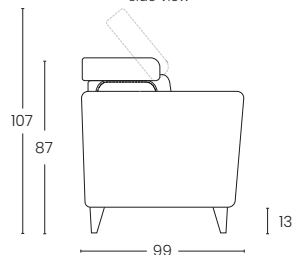

Mattress available in height H 14 and H 15.

BRACCIO 3CM
Arm 3 cm

BRACCIO 10CM
Arm 10 cm

BRACCIO 20 CM
Arm 20 cm

VISTA LATERALE
Side view

ESTENSIONE LETTO
Bed extension

PENISOLA CONTENITORE REVERSIBILE
Reversible storage chaise longue

POLTRONA
Armchair

2 POSTI
2 seats

2 POSTI MAX
2 seats max

3 POSTI
3 seats

3 POSTI MAX
3 seats Max

POLTRONA
Armchair

2 POSTI
2 seats

2 POSTI MAX
2 seats max

3 POSTI
3 seats

3 POSTI MAX
3 seats Max

MISURA MATERASSO
Mattress size
73 x 210 x 14/15

MISURA MATERASSO
Mattress size
103 x 210 x 14/15

MISURA MATERASSO
Mattress size
123 x 210 x 14/15

MISURA MATERASSO
Mattress size
143 x 210 x 14/15

MISURA MATERASSO
Mattress size
163 x 210 x 14/15

MISURA RETE
Net size
92 x 210

MISURA RETE
Net size
122 x 210

MISURA RETE
Net size
142 x 210

MISURA RETE
Net size
162 x 210

MISURA RETE
Net size
182 x 210