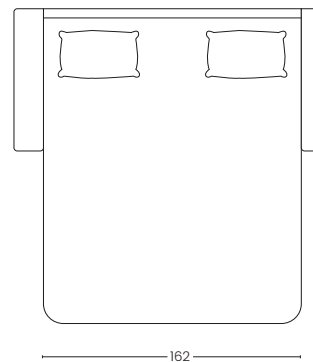

Mattress available in height H 14 and H 15.

BRACCIO 3CM
Arm 3 cm

BRACCIO 10CM
Arm 10 cm

BRACCIO 20 CM
Arm 20 cm

VISTA LATERALE
Side view

ESTENSIONE LETTO
Bed extension

PENISOLA CONTENITORE REVERSIBILE
Reversible storage chaise longue

POLTRONA
Armchair

2 POSTI
2 seats

2 POSTI MAX
2 seats max

3 POSTI
3 seats

3 POSTI MAX
3 seats Max

POLTRONA
Armchair

2 POSTI
2 seats

2 POSTI MAX
2 seats max

3 POSTI
3 seats

3 POSTI MAX
3 seats Max

MISURA MATERASSO
Mattress size
73 x 210 x 14/15

MISURA MATERASSO
Mattress size
103 x 210 x 14/15

MISURA MATERASSO
Mattress size
123 x 210 x 14/15

MISURA MATERASSO
Mattress size
143 x 210 x 14/15

MISURA MATERASSO
Mattress size
163 x 210 x 14/15

MISURA RETE
Net size
92 x 210

MISURA RETE
Net size
122 x 210

MISURA RETE
Net size
142 x 210

MISURA RETE
Net size
162 x 210

MISURA RETE
Net size
182 x 210