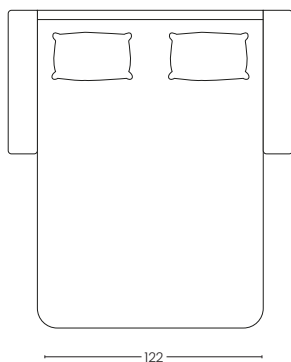

Mattress available in height H 14 and H 15.

BRACCIO 3CM
Arm 3 cm

BRACCIO 10CM
Arm 10 cm

BRACCIO 20 CM
Arm 20 cm

VISTA LATERALE
Side view

ESTENSIONE LETTO
Bed extension

PENISOLA CONTENITORE REVERSIBILE
Reversible storage chaise longue

POLTRONA
Armchair

2 POSTI
2 seats

2 POSTI MAX
2 seats max

3 POSTI
3 seats

3 POSTI MAX
3 seats Max

POLTRONA
Armchair

2 POSTI
2 seats

2 POSTI MAX
2 seats max

3 POSTI
3 seats

3 POSTI MAX
3 seats Max

MISURA MATERASSO
Mattress size
73 x 210 x 14/15

MISURA MATERASSO
Mattress size
103 x 210 x 14/15

MISURA MATERASSO
Mattress size
123 x 210 x 14/15

MISURA MATERASSO
Mattress size
143 x 210 x 14/15

MISURA MATERASSO
Mattress size
163 x 210 x 14/15

MISURA RETE
Net size
92 x 210

MISURA RETE
Net size
122 x 210

MISURA RETE
Net size
142 x 210

MISURA RETE
Net size
162 x 210

MISURA RETE
Net size
182 x 210