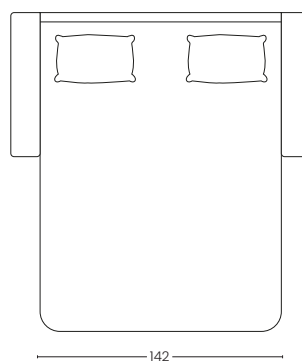

Mattress available in height H 14 and H 15.

BRACCIO 3CM
Arm 3 cm

BRACCIO 10CM
Arm 10 cm

BRACCIO 20 CM
Arm 20 cm

VISTA LATERALE
Side view

ESTENSIONE LETTO
Bed extension

PENISOLA CONTENITORE REVERSIBILE
Reversible storage chaise longue

POLTRONA
Armchair

2 POSTI
2 seats

2 POSTI MAX
2 seats max

3 POSTI
3 seats

3 POSTI MAX
3 seats Max

POLTRONA
Armchair

2 POSTI
2 seats

2 POSTI MAX
2 seats max

3 POSTI
3 seats

3 POSTI MAX
3 seats Max

MISURA MATERASSO
Mattress size
73 x 210 x 14/15

MISURA MATERASSO
Mattress size
103 x 210 x 14/15

MISURA MATERASSO
Mattress size
123 x 210 x 14/15

MISURA MATERASSO
Mattress size
143 x 210 x 14/15

MISURA MATERASSO
Mattress size
163 x 210 x 14/15

MISURA RETE
Net size
92 x 210

MISURA RETE
Net size
122 x 210

MISURA RETE
Net size
142 x 210

MISURA RETE
Net size
162 x 210

MISURA RETE
Net size
182 x 210