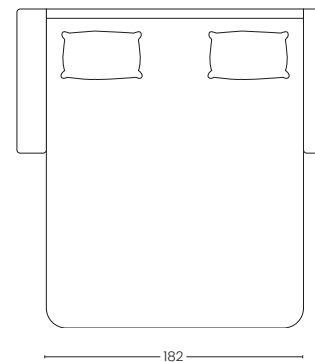

Mattress available in height H 14 and H 15.

BRACCIO 3CM
Arm 3 cm

BRACCIO 10CM
Arm 10 cm

BRACCIO 20 CM
Arm 20 cm

VISTA LATERALE
Side view

ESTENSIONE LETTO
Bed extension

PENISOLA CONTENITORE REVERSIBILE
Reversible storage chaise longue

POLTRONA
Armchair

2 POSTI
2 seats

2 POSTI MAX
2 seats max

3 POSTI
3 seats

3 POSTI MAX
3 seats Max

POLTRONA
Armchair

2 POSTI
2 seats

2 POSTI MAX
2 seats max

3 POSTI
3 seats

3 POSTI MAX
3 seats Max

MISURA MATERASSO
Mattress size
73 x 210 x 14/15

MISURA MATERASSO
Mattress size
103 x 210 x 14/15

MISURA MATERASSO
Mattress size
123 x 210 x 14/15

MISURA MATERASSO
Mattress size
143 x 210 x 14/15

MISURA MATERASSO
Mattress size
163 x 210 x 14/15

MISURA RETE
Net size
92 x 210

MISURA RETE
Net size
122 x 210

MISURA RETE
Net size
142 x 210

MISURA RETE
Net size
162 x 210

MISURA RETE
Net size
182 x 210