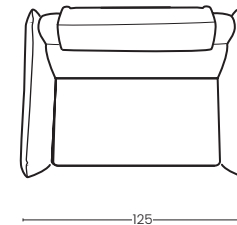

TECHNICAL DATA

Frame: plywood, fir, beech
Backrest: polyurethane density 28 sa kg/m³
Armrests: polyurethane density 30 green kg/m³
Seat: polyurethane density 35 ss yellow kg/m³
Feet: metal

VISTA FRONTALE
Front view

VISTA LATERALE
Side view

POLTRONA
Armchair

POLTRONA MAXI
Armchair maxi

POLTRONA EXTRA
Armchair extra

2 POSTI
2 seater

2 POSTI MAXI
2 seater maxi

3 POSTI
3 seater