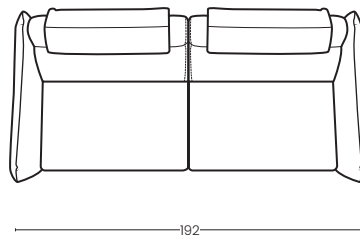

TECHNICAL DATA

Frame: plywood, fir, beech
Backrest: polyurethane density 28 sa kg/m³
Armrests: polyurethane density 30 green kg/m³
Seat: polyurethane density 35 ss yellow kg/m³
Feet: metal

VISTA FRONTALE
Front view

VISTA LATERALE
Side view

POLTRONA
Armchair

POLTRONA MAXI
Armchair maxi

POLTRONA EXTRA
Armchair extra

2 POSTI
2 seater

2 POSTI MAXI
2 seater maxi

3 POSTI
3 seater