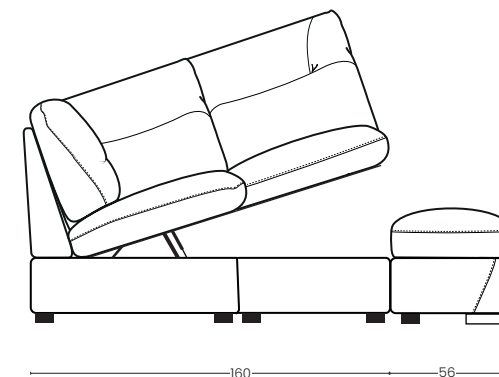

This sofa is the ideal solution for those seeking comfort and functionality in one. In addition to offering elegant aesthetics, the sofa features a pull-out bed and a corner storage compartment, ideal for storing blankets, pillows and objects without further cluttering up the space. Made from high-quality materials, this sofa offers maximum comfort thanks to the different densities of the padding and the strength of the wooden frame. It perfectly combines functionality, practicality and elegance, making your living space a perfect place to spend moments of comfortable relaxation.

DATI TECNICI

Struttura: multistrato, abete, faggio
Spalliera: fiocco
Braccioli: poliuretano densità 30 kg/m³
Seduta: poliuretano densità 30 kg/m³
Piedi: Metallo
Poggiareni: fiocco

TECHNICAL DATA

Frame: plywood, fir, beech
Backrest: flake
Armrests: polyurethane density 30 kg/m³
Seat: polyurethane density 30 kg/m³
Feet: metal
Lower back support: flake

VISTA FRONTALE
Front view

VISTA LATERALE
Side view

VISTA DALL'ALTO
Top view